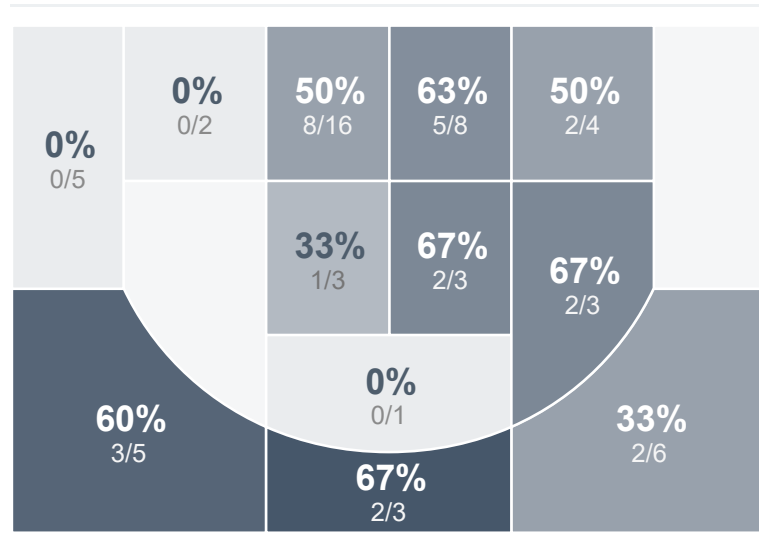

Boys Varsity Basketball