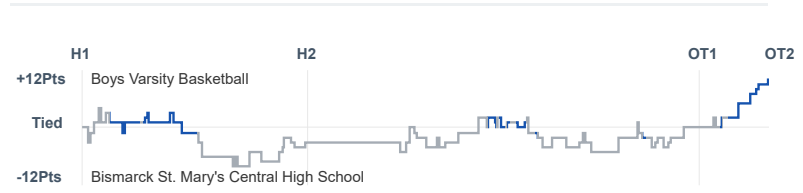

Box Score Report

JHS vs SMCHS - Mar 1, 2025 - W 77-65

Period Stats

Team	1	2	OT1	Final
JHS	26	37	14	77
SMCHS	29	34	2	65

Run Graph

Team Stats

	JHS	SMCHS
Field Goal %	45.8%	39.4%
Effective Field Goal %	51.7%	42.4%
2FG Made/Attempted	20/40	22/40
2FG%	50.0%	55.0%
3FG Made/Attempted	7/19	4/26
3FG%	36.8%	15.4%
FT Made/Attempted	16/21	9/13
Free Throw Percentage	76.2%	69.2%
Points Per Possession	1.07	0.89
Transition Points	7	8
Points Off Turnovers	20	9
Second Chance Points	6	6
Points in the Paint	32	34
Offensive Rebounds	10	11
Defensive Rebounds	27	25
Assists	9	9
Deflections	14	13
Steals	4	7
Blocks	0	1
Turnovers	13	12
Personal Fouls	12	22
Charges Taken	0	0