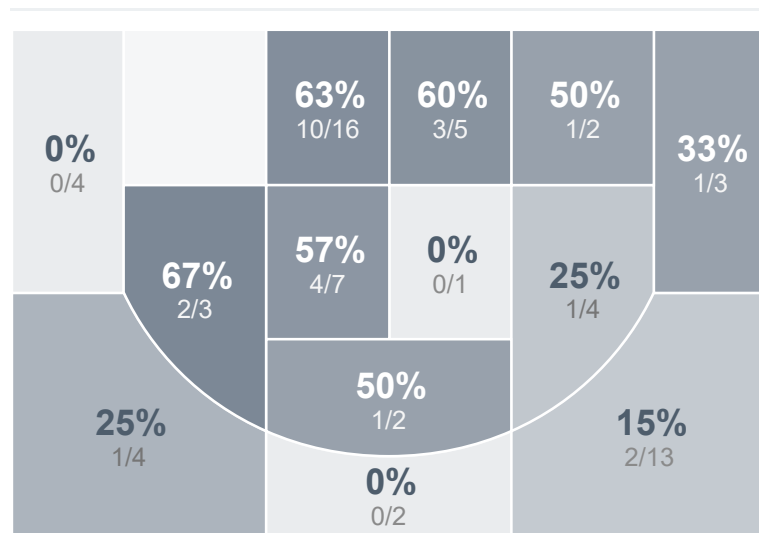

Bismarck St. Mary's Central High School