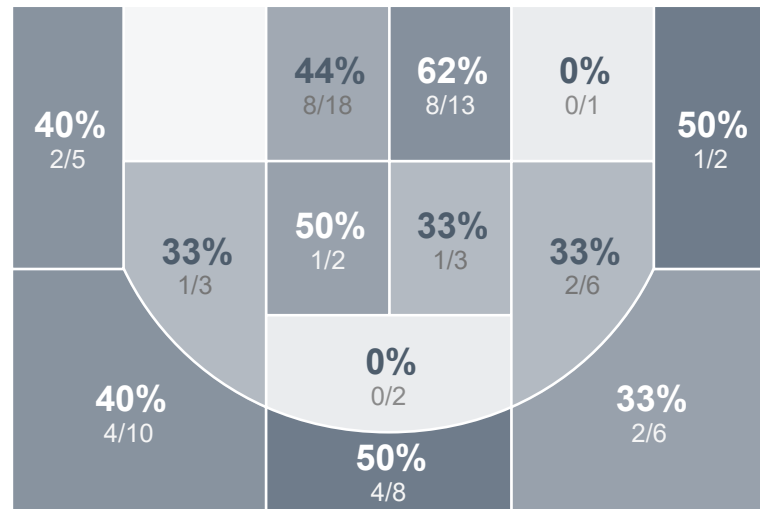

Minot High School