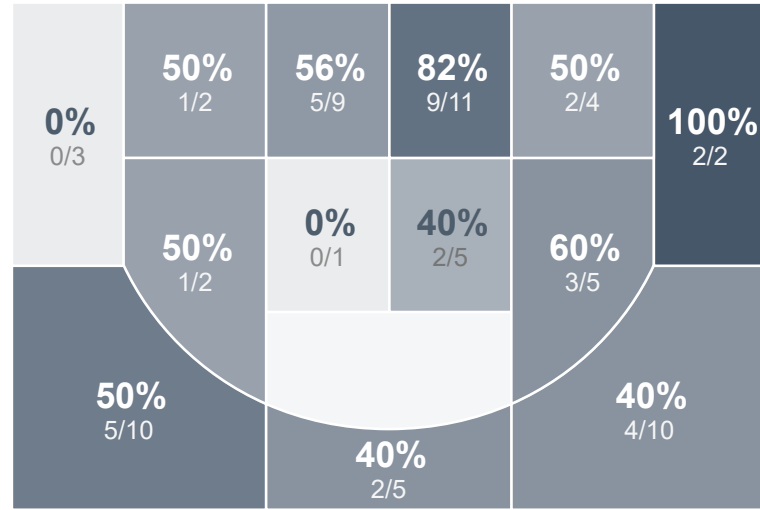

Boys Varsity Basketball