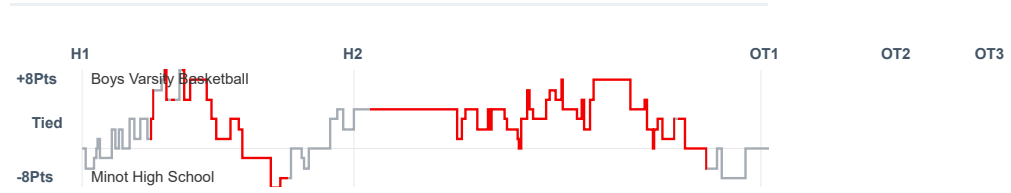

Box Score Report

CHS vs Minot - Feb 21, 2025 - W 103-96

Period Stats

Team	1	2	OT1	OT2	Final
CHS	39	36	12	16	103
	35	40	12	9	96

Run Graph