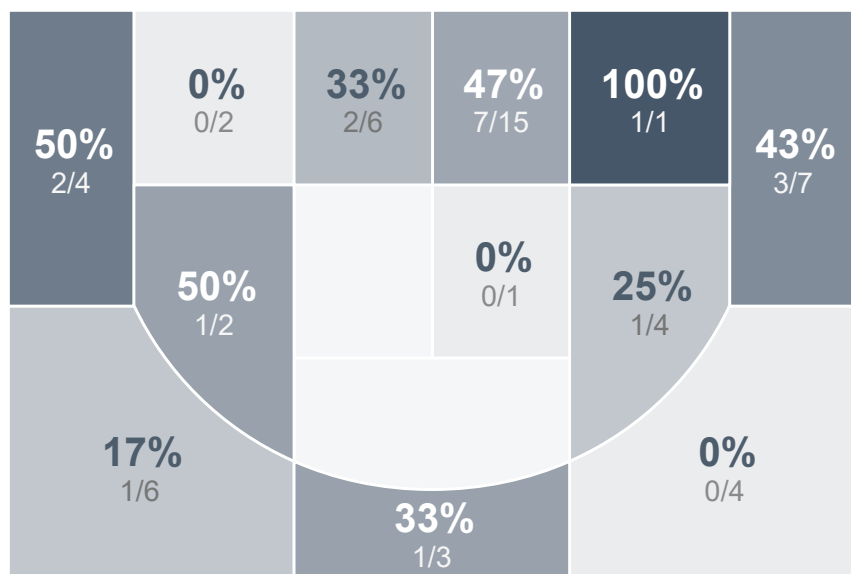

Minot North High School