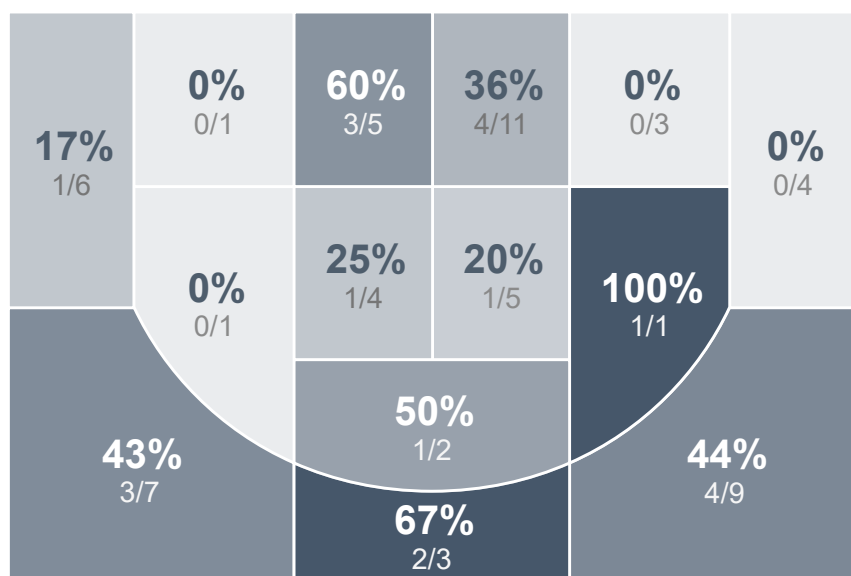

Girls Varsity Basketball