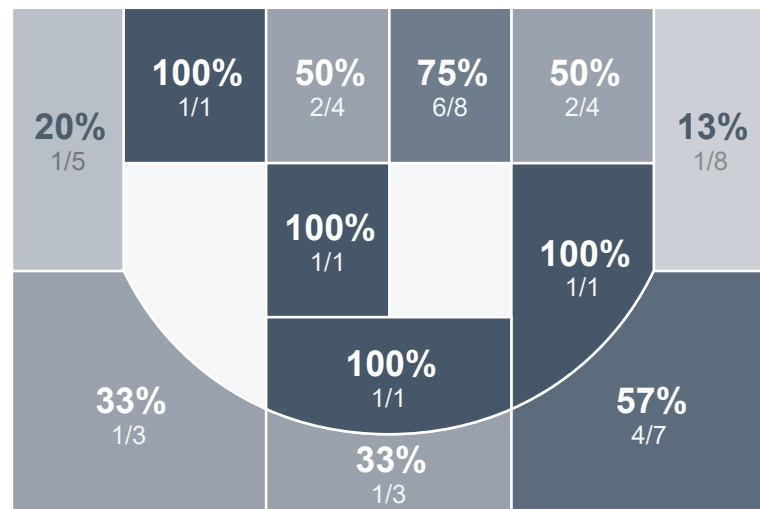

Minot North