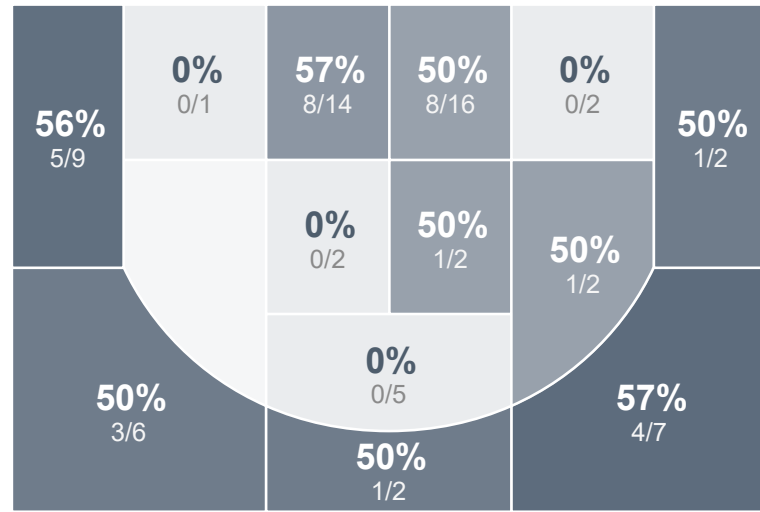

Girls Varsity Basketball