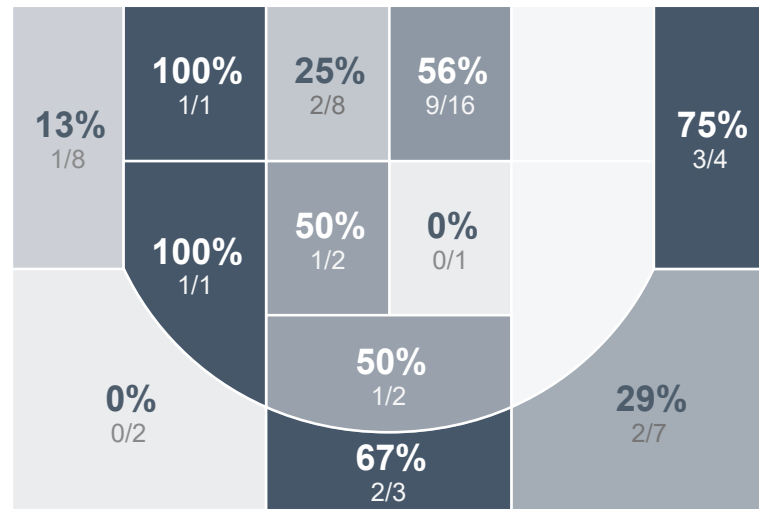

Bismarck St. Mary's Central High School