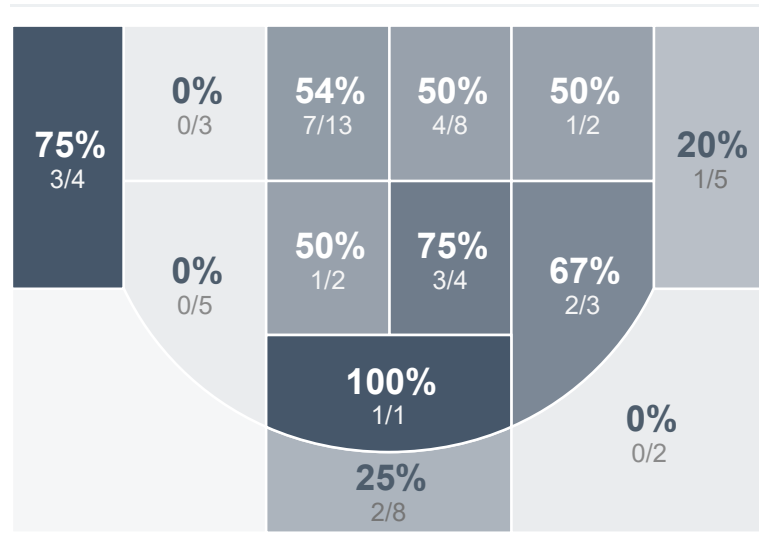

Williston Boys' Basketball