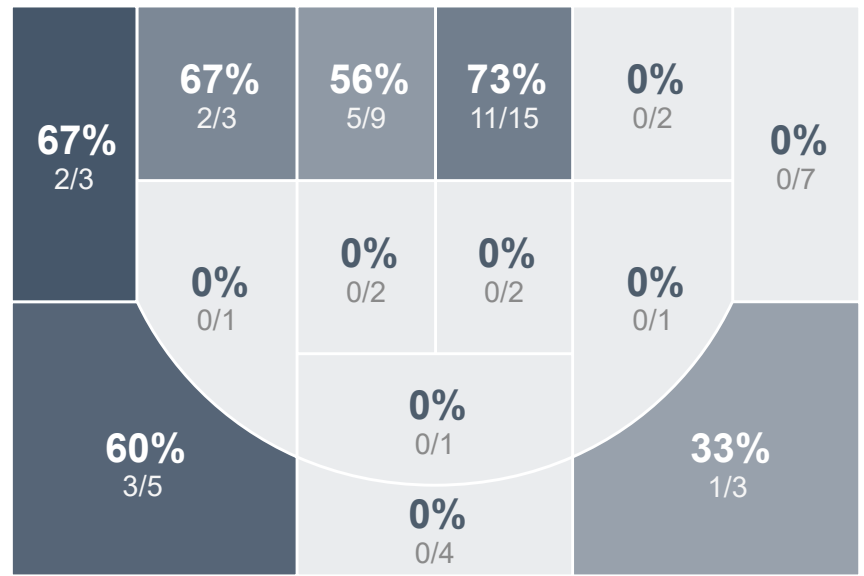

Minot North Girls Basketball