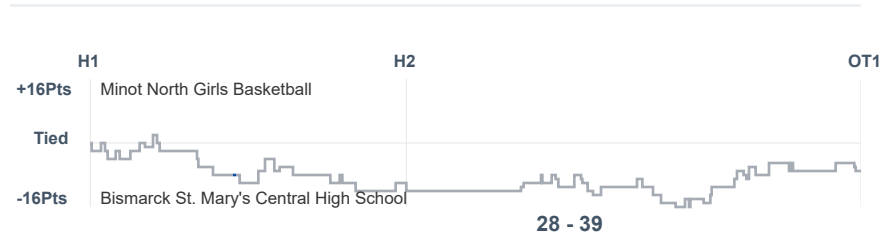

Box Score Report

MNHS vs SMCHS - Feb 7, 2025 - L 57-64

Period Stats

Team	1	2	Final
MNHS	22	35	57
SMCHS	34	30	64

Run Graph

Team Stats

	MNHS	SMCHS
Field Goal %	41.4%	32.1%
Effective Field Goal %	46.6%	32.7%
2FG Made/Attempted	18/36	25/65
2FG%	50.0%	38.5%
3FG Made/Attempted	6/22	1/16
3FG%	27.3%	6.3%
FT Made/Attempted	3/6	11/22
Free Throw Percentage	50.0%	50.0%
Points Per Possession	0.70	0.77
Transition Points	20	6
Points Off Turnovers	16	22
Second Chance Points	8	21
Points in the Paint	32	38
Offensive Rebounds	10	22
Defensive Rebounds	39	26
Assists	14	14
Deflections	8	19
Steals	8	21
Blocks	3	7
Turnovers	31	14
Personal Fouls	14	10
Charges Taken	0	0