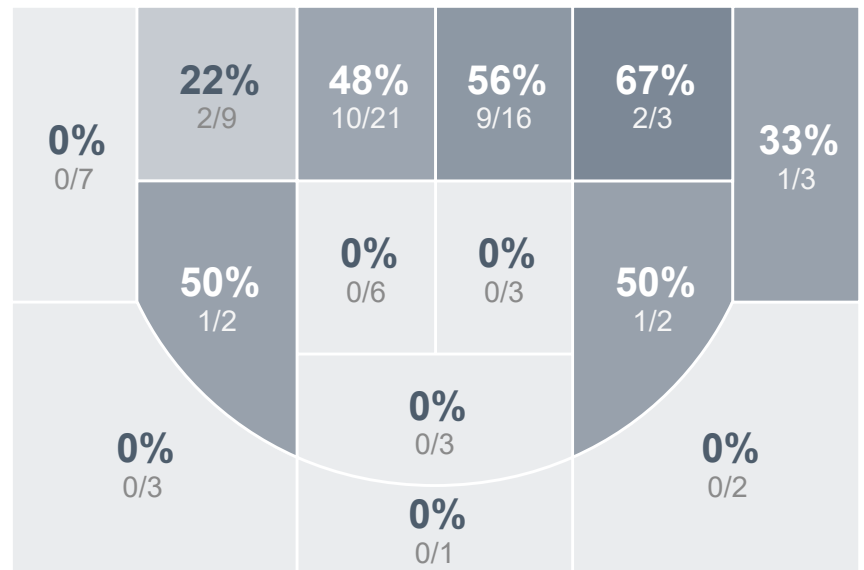

Bismarck St. Mary's Central High School