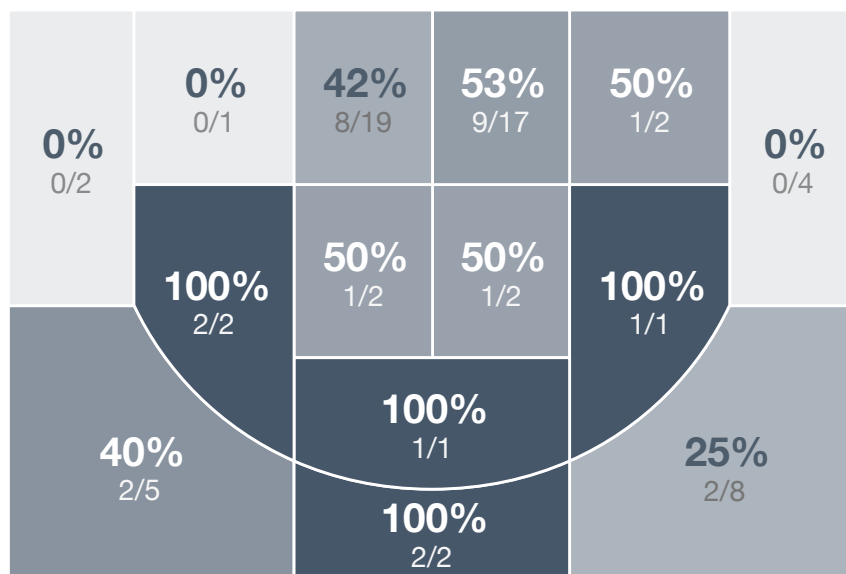

Girls' Varsity Basketball - New