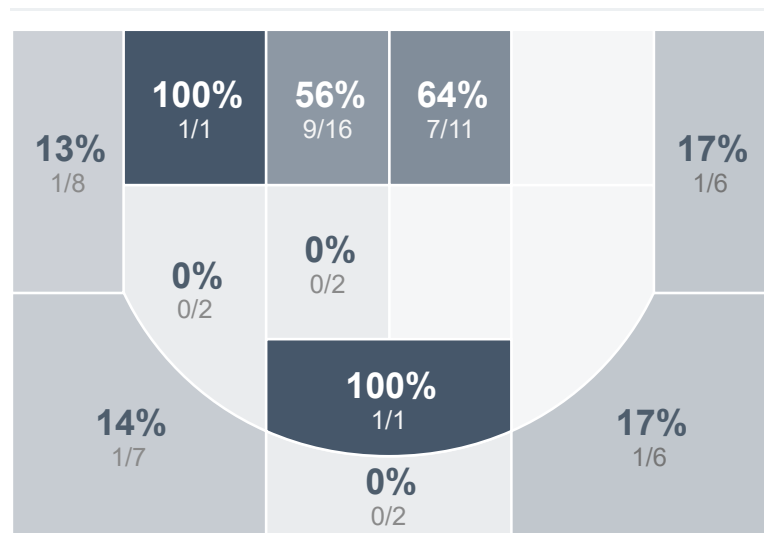

Bismarck St. Mary's Central High School