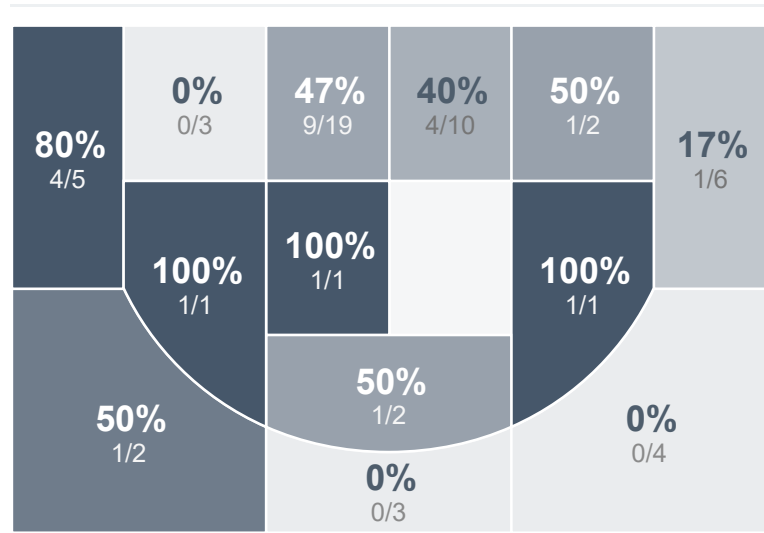

Boys Varsity Basketball