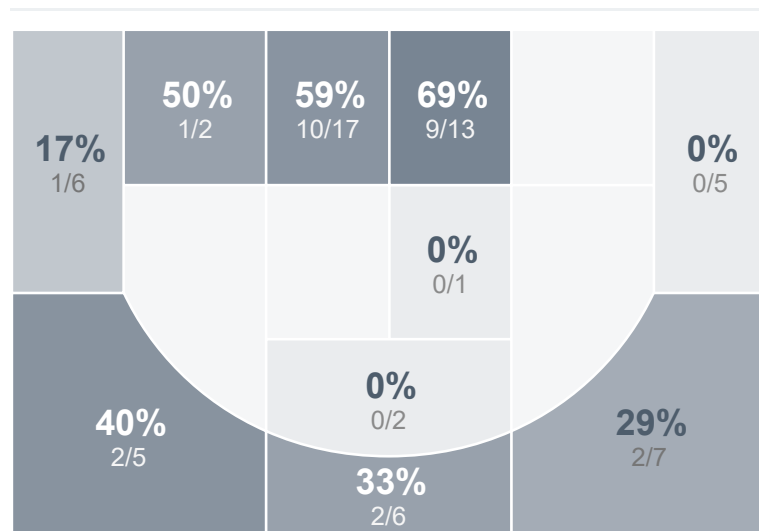

Bismarck St. Mary's Central High School