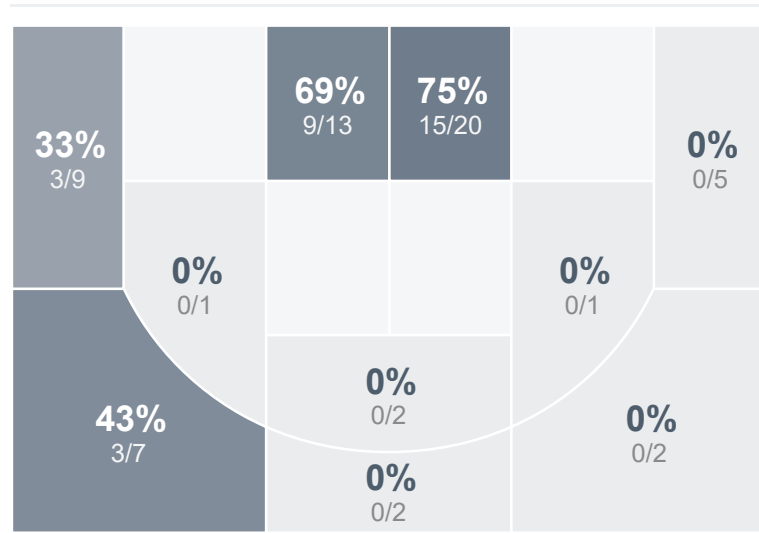

Boys' Varsity Basketball