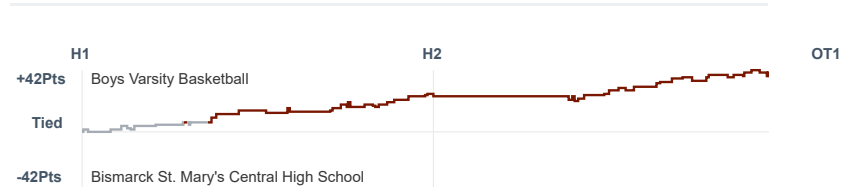

Box Score Report

MHS vs SMCHS - Jan 28, 2025 - W 78-48

Period Stats

Team	1	2	Final
MHS	43	35	78
SMCHS	19	29	48

Run Graph

Team Stats

	MHS	SMCHS
Field Goal %	53.4%	34.5%
Effective Field Goal %	59.5%	39.1%
2FG Made/Attempted	24/37	14/35
2FG%	64.9%	40.0%
3FG Made/Attempted	7/21	5/20
3FG%	33.3%	25.0%
FT Made/Attempted	9/20	5/7
Free Throw Percentage	45.0%	71.4%
Points Per Possession	1.23	0.72
Transition Points	15	0
Points Off Turnovers	25	12
Second Chance Points	18	6
Points in the Paint	48	24
Offensive Rebounds	19	7
Defensive Rebounds	27	14
Assists	15	7
Deflections	14	7
Steals	11	2
Blocks	6	2
Turnovers	15	15
Personal Fouls	14	19
Charges Taken	0	2