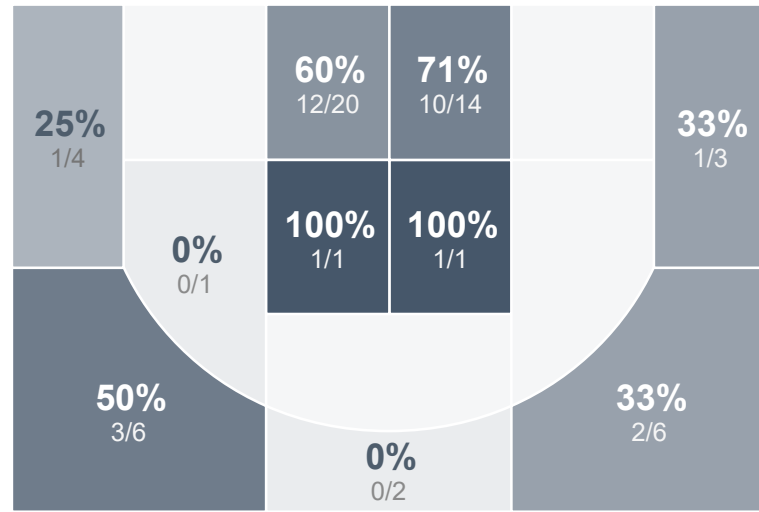

Boys Varsity Basketball