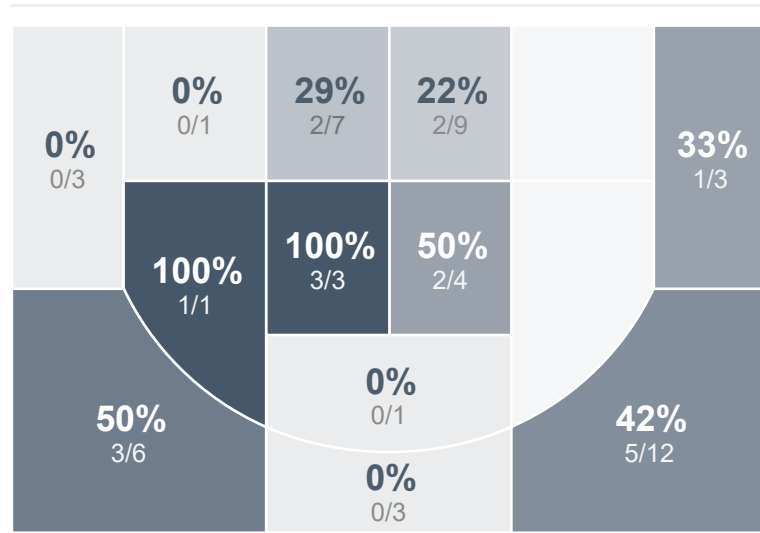

Box Score Report

WHS vs Bismarck Legacy - Jan 21, 2025 - L 55-76

Period Stats

Team	1	2	Final
WHS	30	25	55
LHS	43	33	76

Run Graph

OT1

Team Stats

	WHS	LHS
Field Goal %	35.8%	36.5%
Effective Field Goal %	44.3%	39.2%
2FG Made/Attempted	10/26	23/57
2FG%	38.5%	40.4%
3FG Made/Attempted	9/27	4/17
3FG%	33.3%	23.5%
FT Made/Attempted	8/12	18/29
Free Throw Percentage	66.7%	62.1%
Points Per Possession	0.72	1.00
Transition Points	9	14
Points Off Turnovers	13	29
Second Chance Points	4	20
Points in the Paint	18	42
Offensive Rebounds	8	28
Defensive Rebounds	23	27
Assists	17	15
Deflections	17	12
Steals	10	16
Blocks	2	0
Turnovers	26	16
Personal Fouls	21	15
Charges Taken	1	0

Girls' Varsity Basketball

Bismarck Legacy High School

Girls' Varsity Basketball's Player Stats

Name	Pts	FG	3FG	FT	+/-	MINS	OREB	DREB	AST	DEFL	STL	BLK	TO	FOUL	CHG
 Unknown Athlete	0	0/0	0/0	0/0	-	-	0	0	0	0	0	0	1	0	0
#1 Jovi Zander	2	1/1	0/0	0/0	-14	10	1	3	1	1	1	0	0	2	0
#3 Micah Fleck	6	2/3	2/3	0/0	-15	17	0	2	0	1	1	0	6	4	0
#4 Grace Johnson	6	2/3	2/3	0/0	-2	17	0	1	2	0	0	0	3	1	0
#10 Alex Austreim	2	1/5	0/1	0/0	-3	23	3	4	5	1	1	1	3	4	0
#11 Allison Wilcox	7	2/5	1/4	2/2	-22	29	0	4	2	5	0	0	5	3	0
#14 Elizabeth Milne	6	3/8	0/4	0/0	-22	26	1	0	1	0	0	0	0	1	0
#20 Averi Austreim	4	1/8	0/1	2/2	-13	23	1	2	2	2	2	0	3	3	0
#25 Mekiah Klumker	17	5/12	4/9	3/6	-9	26	2	3	2	4	3	1	3	2	1
#30 Rylee Irgens	5	2/8	0/2	1/2	-5	21	0	3	2	3	2	0	2	1	0