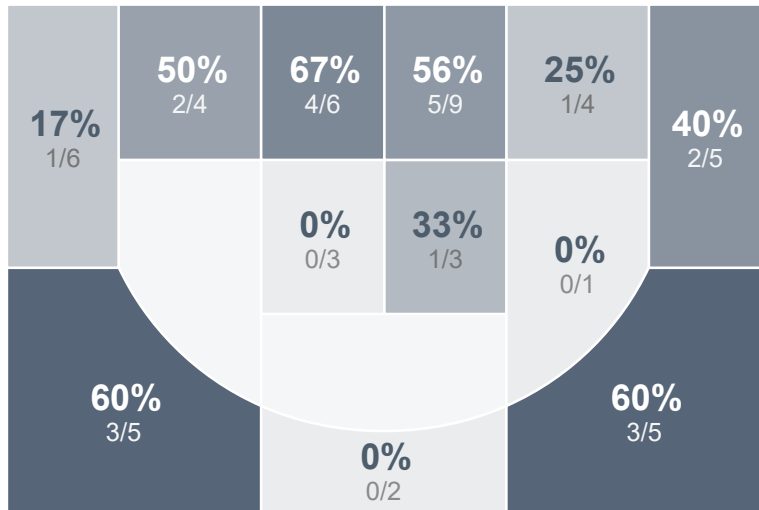

Girls' Varsity Basketball