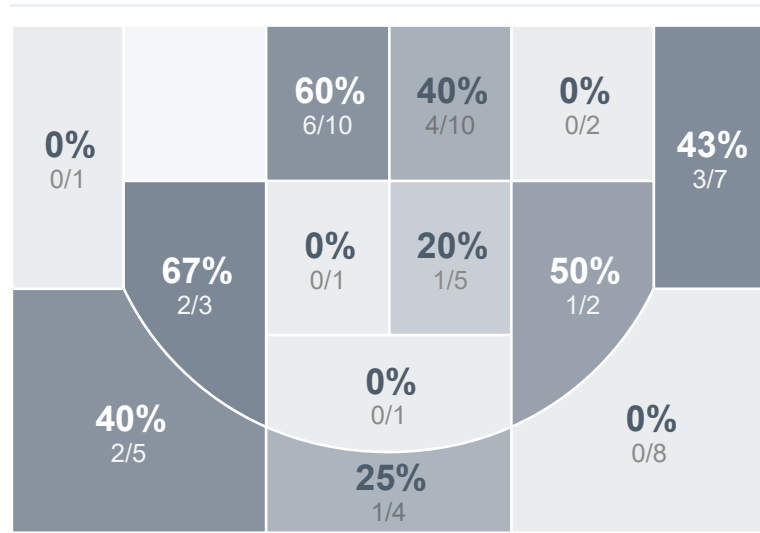

Minot North Girls Basketball