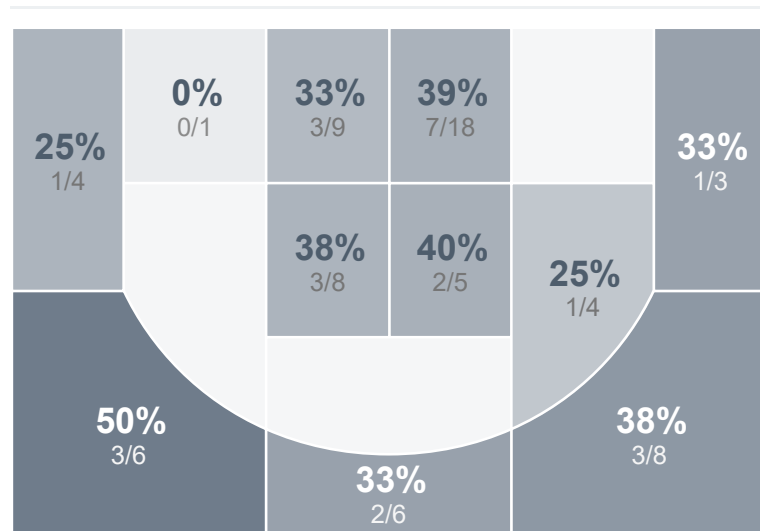

Bismarck High School