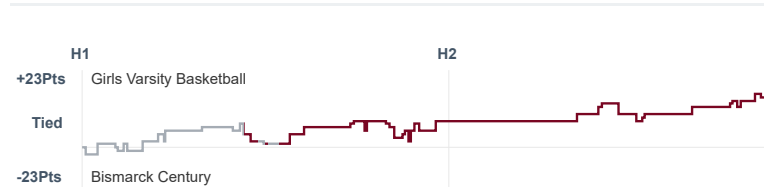

Box Score Report

MHS vs Bismarck Century - Jan 17, 2025 - W 69-46

Period Stats

Team	1	2	Final
MHS	36	33	69
CHS	28	18	46

Run Graph

Team Stats

	MHS	CHS
Field Goal %	47.6%	29.1%
Effective Field Goal %	58.3%	34.5%
2FG Made/Attempted	11/21	10/35
2FG%	52.4%	28.6%
3FG Made/Attempted	9/21	6/20
3FG%	42.9%	30.0%
FT Made/Attempted	20/25	8/12
Free Throw Percentage	80.0%	66.7%
Points Per Possession	1.13	0.72
Transition Points	2	0
Points Off Turnovers	7	10
Second Chance Points	6	5
Points in the Paint	18	16
Offensive Rebounds	8	9
Defensive Rebounds	32	16
Assists	16	7
Deflections	10	13
Steals	6	8
Blocks	0	1
Turnovers	15	12
Personal Fouls	12	23
Charges Taken	0	1

Girls Varsity Basketball

Bismarck Century