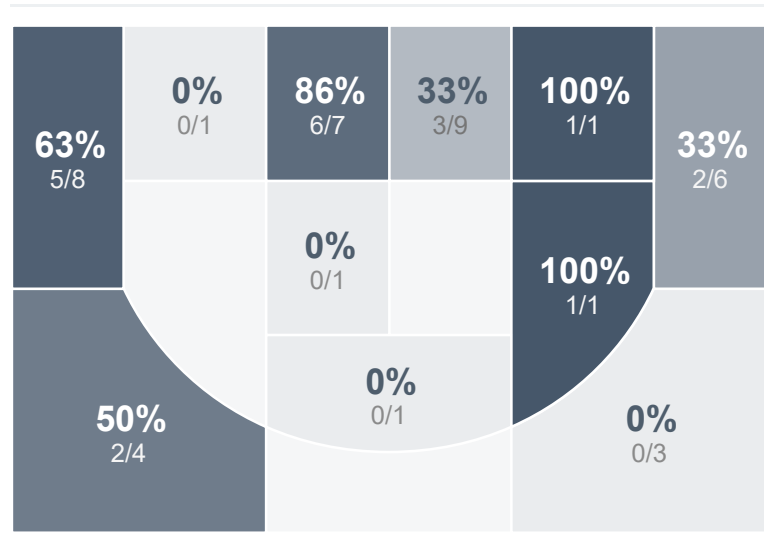

Box Score Report

MHS vs Bismarck Century - Jan 17, 2025 - W 69-46

Period Stats

Team	1	2	Final
MHS	36	33	69
CHS	28	18	46

Run Graph

Team Stats

	MHS	CHS
Field Goal %	47.6%	29.1%
Effective Field Goal %	58.3%	34.5%
2FG Made/Attempted	11/21	10/35
2FG%	52.4%	28.6%
3FG Made/Attempted	9/21	6/20
3FG%	42.9%	30.0%
FT Made/Attempted	20/25	8/12
Free Throw Percentage	80.0%	66.7%
Points Per Possession	1.13	0.72
Transition Points	2	0
Points Off Turnovers	7	10
Second Chance Points	6	5
Points in the Paint	18	16
Offensive Rebounds	8	9
Defensive Rebounds	32	16
Assists	16	7
Deflections	10	13
Steals	6	8
Blocks	0	1
Turnovers	15	12
Personal Fouls	12	23
Charges Taken	0	1

Girls Varsity Basketball

Bismarck Century