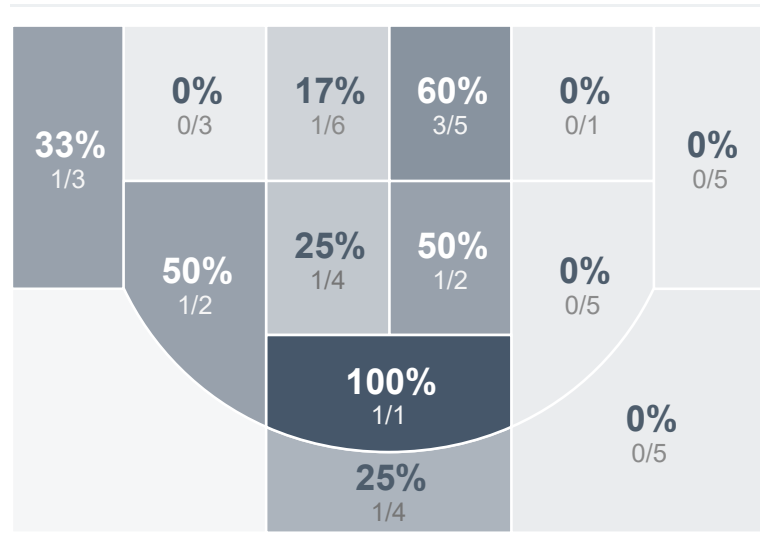

Dickinson Girls Varsity Basketball