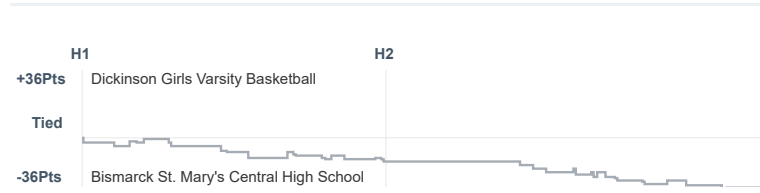

Box Score Report

DHS vs SMCHS - Jan 16, 2025 - L 26-60

Period Stats

Team	1	2	Final
DHS	11	15	26
SMCHS	24	36	60

Run Graph

OT1

Team Stats

	DHS	SMCHS
Field Goal %	21.7%	41.2%
Effective Field Goal %	23.9%	47.1%
2FG Made/Attempted	8/29	15/34
2FG%	27.6%	44.1%
3FG Made/Attempted	2/17	6/17
3FG%	11.8%	35.3%
FT Made/Attempted	4/10	12/13
Free Throw Percentage	40.0%	92.3%
Points Per Possession	0.44	0.98
Transition Points	0	8
Points Off Turnovers	3	18
Second Chance Points	6	2
Points in the Paint	12	26
Offensive Rebounds	9	7
Defensive Rebounds	23	29
Assists	4	7
Deflections	3	17
Steals	3	12
Blocks	0	4
Turnovers	18	11
Personal Fouls	11	11
Charges Taken	0	0