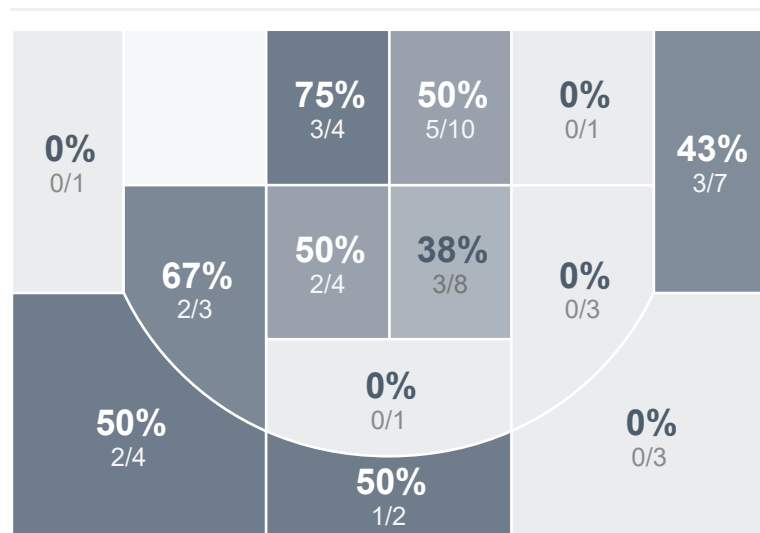

Bismarck St. Mary's Central High School