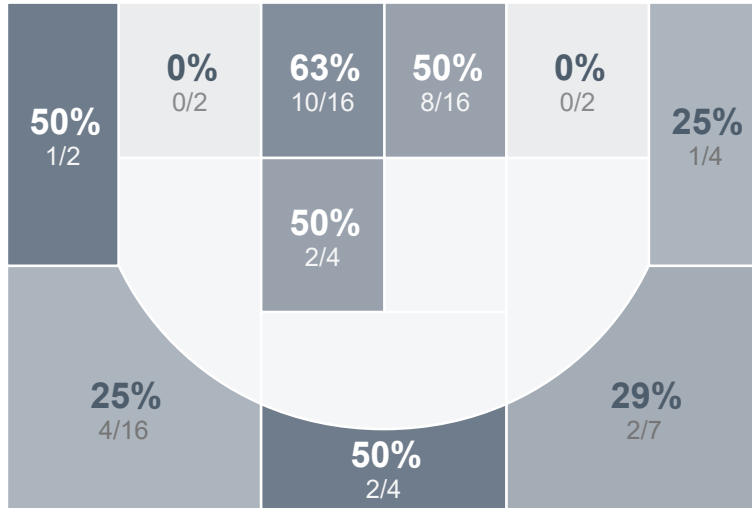

Boys Varsity Basketball