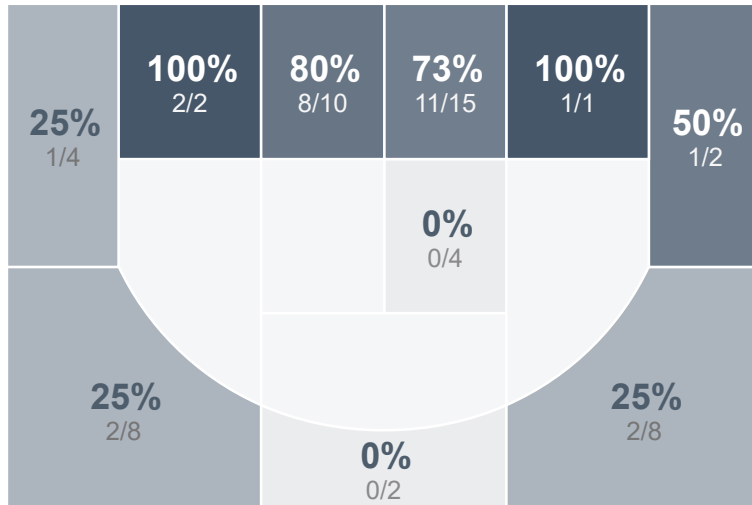

Bismarck St. Mary's Central High School