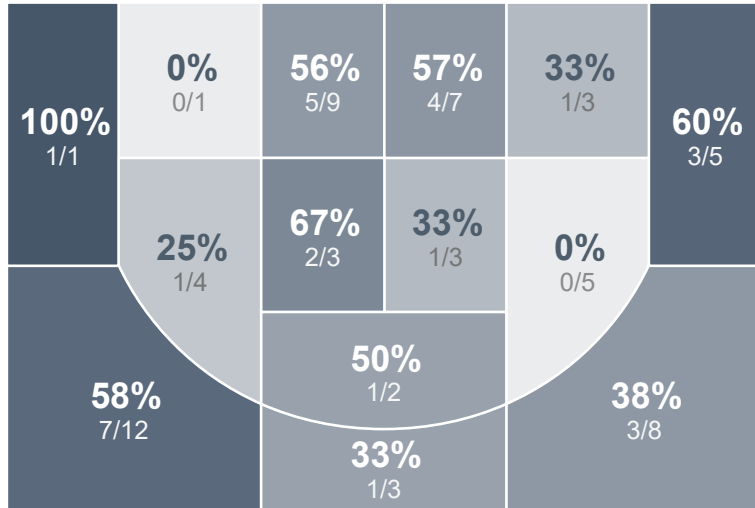

St. Mary's Saints Girls Basketball