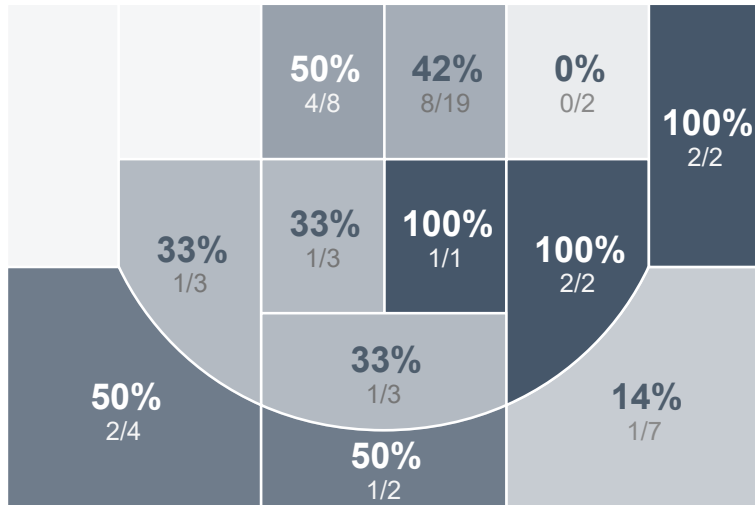

Minot North High School