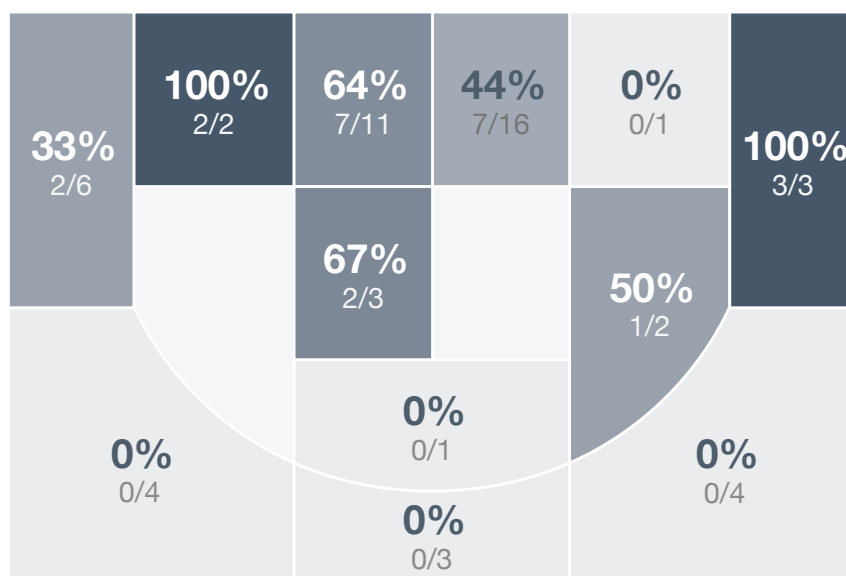

Girls' Varsity Basketball - New