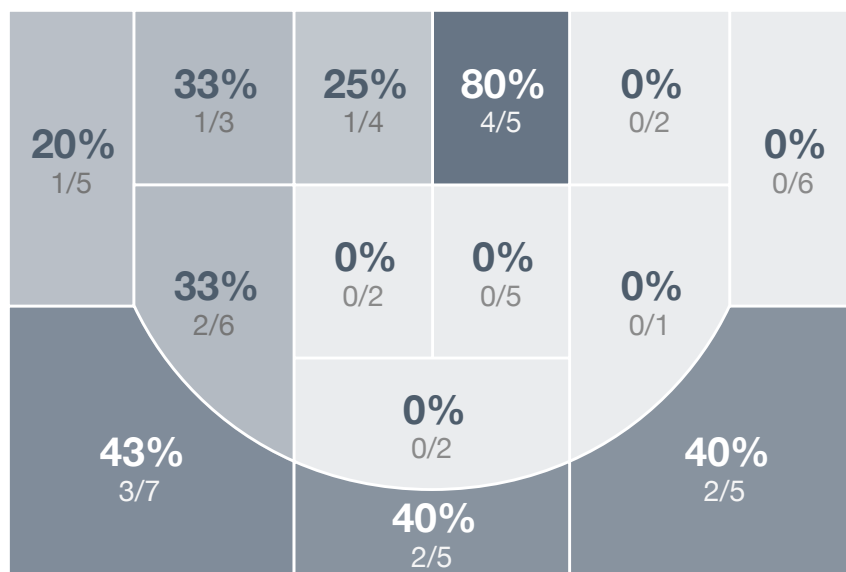

Williston High School