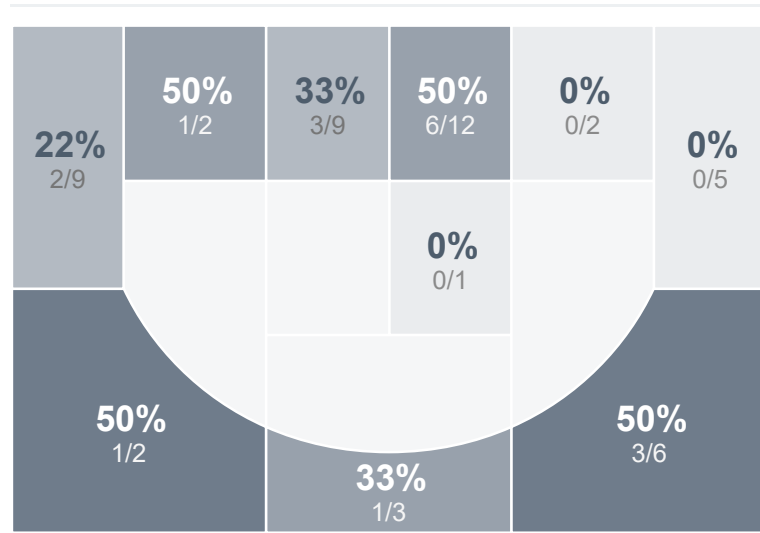

Girls Varsity Basketball