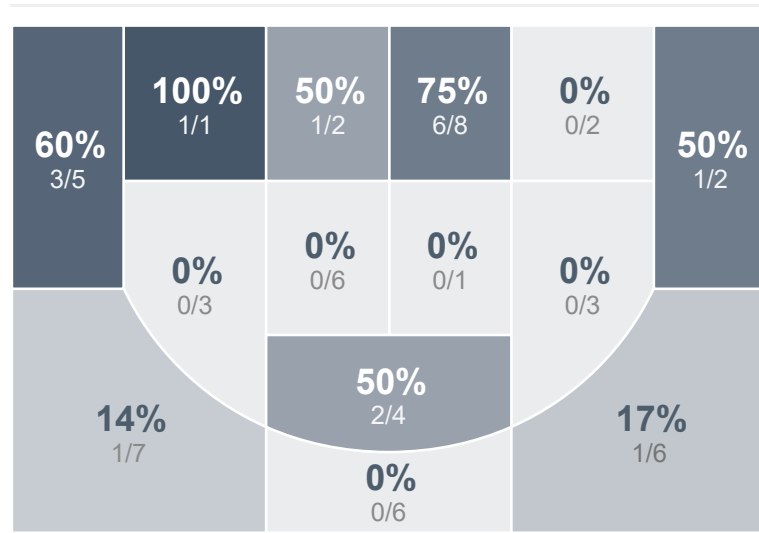

Box Score Report

CHS vs Bismarck Legacy - Jan 10, 2025 - L 48-66

Period Stats

Team	1	2	Final
CHS	27	21	48
LHS	31	35	66

Run Graph

Team Stats

	CHS	LHS
Field Goal %	28.6%	58.3%
Effective Field Goal %	33.9%	65.3%
2FG Made/Attempted	10/30	16/22
2FG%	33.3%	72.7%
3FG Made/Attempted	6/26	5/14
3FG%	23.1%	35.7%
FT Made/Attempted	10/14	19/30
Free Throw Percentage	71.4%	63.3%
Points Per Possession	0.67	0.94
Transition Points	10	2
Points Off Turnovers	17	13
Second Chance Points	1	9
Points in the Paint	14	28
Offensive Rebounds	8	7
Defensive Rebounds	11	31
Assists	7	16
Deflections	17	10
Steals	15	8
Blocks	2	0
Turnovers	17	27
Personal Fouls	24	17
Charges Taken	0	1

Century Patriots Girls Basketball

Bismarck Legacy High School