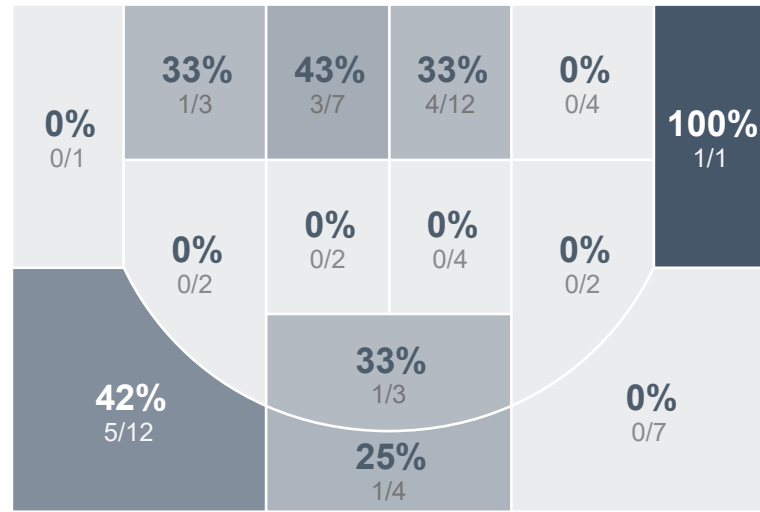

Box Score Report

BHS vs SMCHS - Jan 7, 2025 - L 44-48

Period Stats

Team	1	2	Final
BHS	13	31	44
SMCHS	12	36	48

Run Graph

Team Stats

	BHS	SMCHS
Field Goal %	25.0%	28.6%
Effective Field Goal %	30.5%	33.0%
2FG Made/Attempted	9/39	11/38
2FG%	23.1%	28.9%
3FG Made/Attempted	7/25	5/18
3FG%	28.0%	27.8%
FT Made/Attempted	5/10	11/19
Free Throw Percentage	50.0%	57.9%
Points Per Possession	0.59	0.63
Transition Points	6	2
Points Off Turnovers	18	9
Second Chance Points	13	6
Points in the Paint	14	10
Offensive Rebounds	21	13
Defensive Rebounds	30	28
Assists	13	12
Deflections	11	17
Steals	11	16
Blocks	7	5
Turnovers	27	24
Personal Fouls	16	12
Charges Taken	0	0

Girls Varsity Basketball

Bismarck St. Mary's Central High School