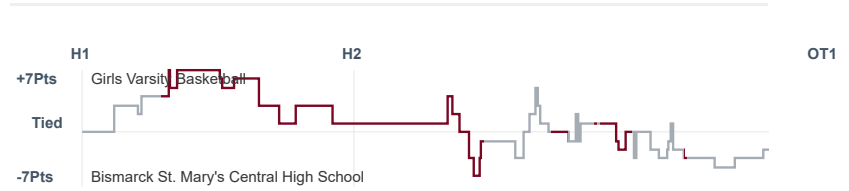

Box Score Report

BHS vs SMCHS - Jan 7, 2025 - L 44-48

Period Stats

Team	1	2	Final
BHS	13	31	44
SMCHS	12	36	48

Run Graph

Team Stats

	BHS	SMCHS
Field Goal %	25.0%	28.6%
Effective Field Goal %	30.5%	33.0%
2FG Made/Attempted	9/39	11/38
2FG%	23.1%	28.9%
3FG Made/Attempted	7/25	5/18
3FG%	28.0%	27.8%
FT Made/Attempted	5/10	11/19
Free Throw Percentage	50.0%	57.9%
Points Per Possession	0.59	0.63
Transition Points	6	2
Points Off Turnovers	18	9
Second Chance Points	13	6
Points in the Paint	14	10
Offensive Rebounds	21	13
Defensive Rebounds	30	28
Assists	13	12
Deflections	11	17
Steals	11	16
Blocks	7	5
Turnovers	27	24
Personal Fouls	16	12
Charges Taken	0	0