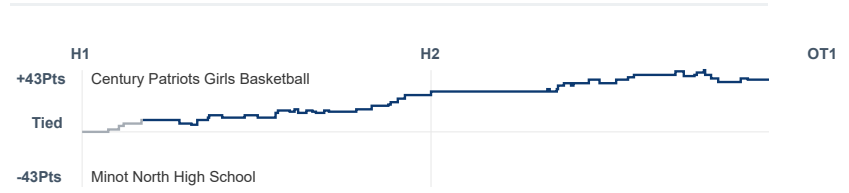

Box Score Report

CHS vs Minot North - Jan 7, 2025 - W 71-33

Period Stats

Team	1	2	Final
CHS	42	29	71
MNHS	14	19	33

Run Graph

Team Stats

	CHS	MNHS
Field Goal %	41.6%	28.9%
Effective Field Goal %	44.2%	34.2%
2FG Made/Attempted	28/56	7/19
2FG%	50.0%	36.8%
3FG Made/Attempted	4/21	4/19
3FG%	19.0%	21.1%
FT Made/Attempted	3/6	7/20
Free Throw Percentage	50.0%	35.0%
Points Per Possession	1.08	0.50
Transition Points	22	3
Points Off Turnovers	26	9
Second Chance Points	14	5
Points in the Paint	48	10
Offensive Rebounds	25	7
Defensive Rebounds	28	22
Assists	15	8
Deflections	15	14
Steals	16	8
Blocks	3	3
Turnovers	11	25
Personal Fouls	21	10
Charges Taken	1	0