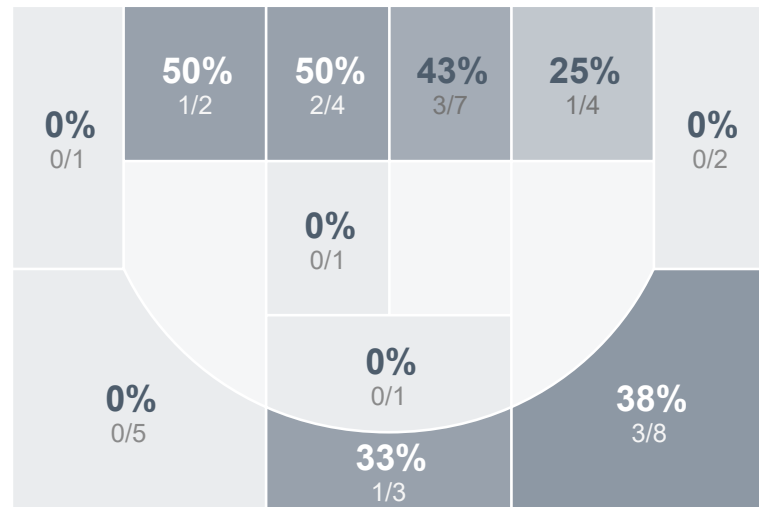

Minot North High School