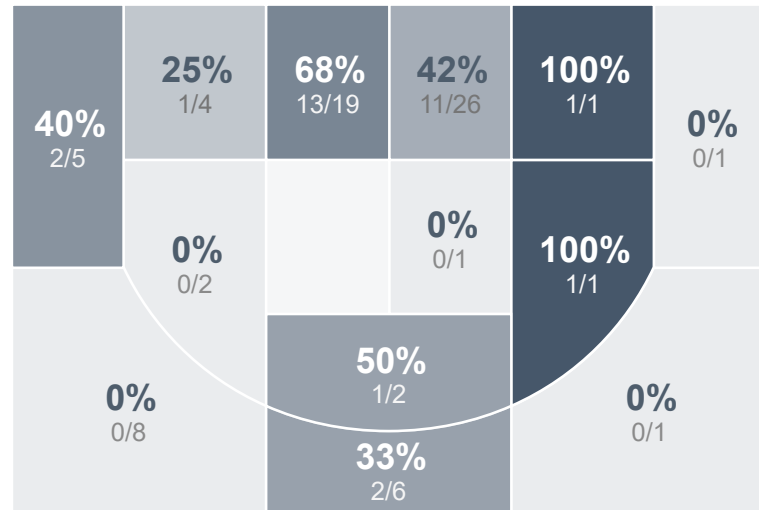

Century Patriots Girls Basketball