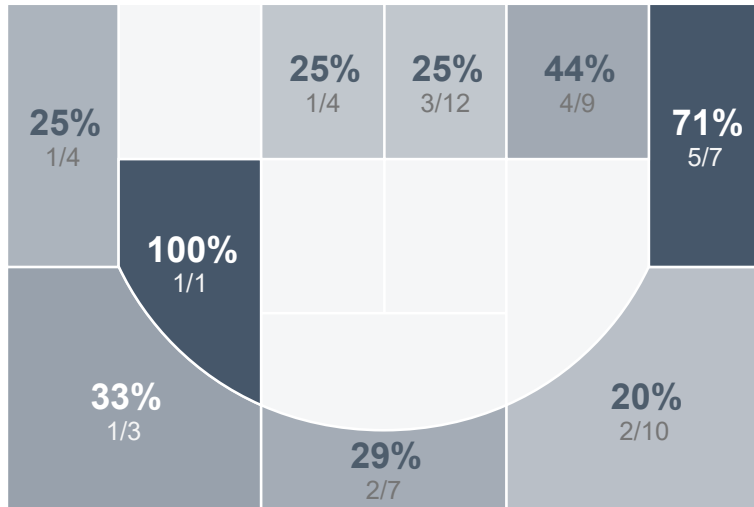

Dickinson High School