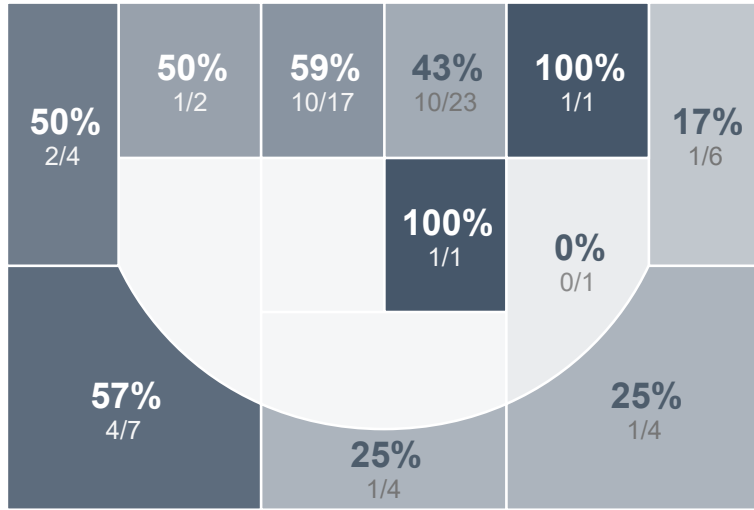

LEGACY GIRLS VARSITY