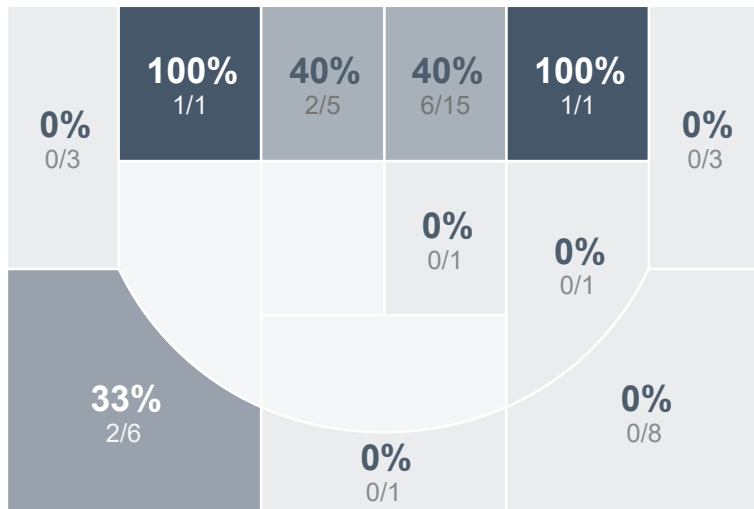

Fargo North High School