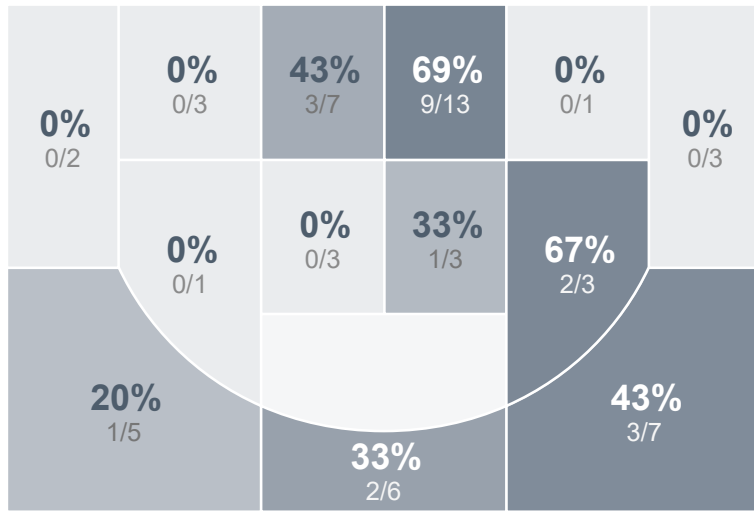

Girls' Varsity Basketball - New