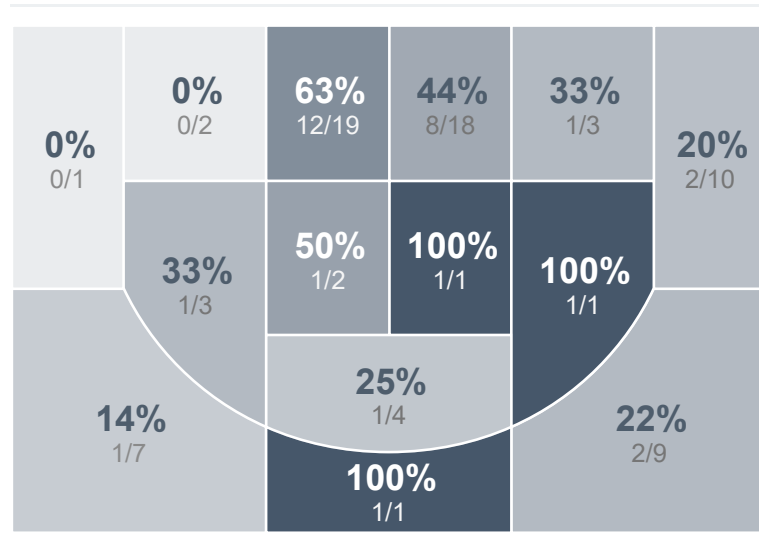

Girls' Varsity Basketball - New