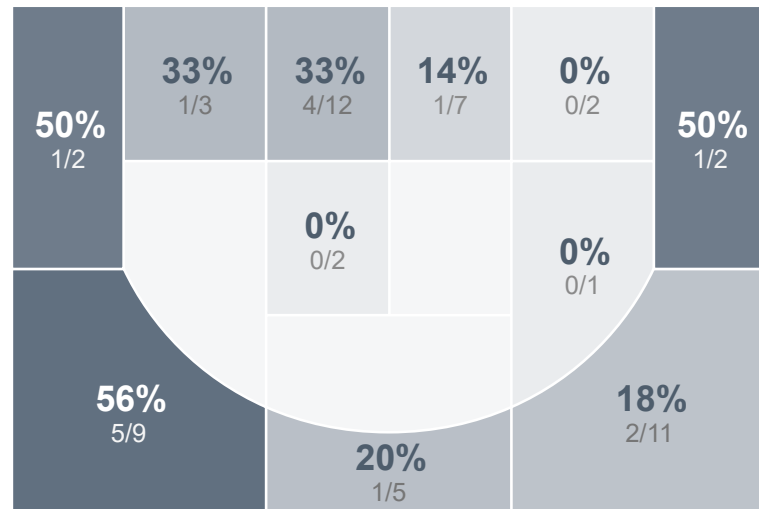

Fargo Shanley High School