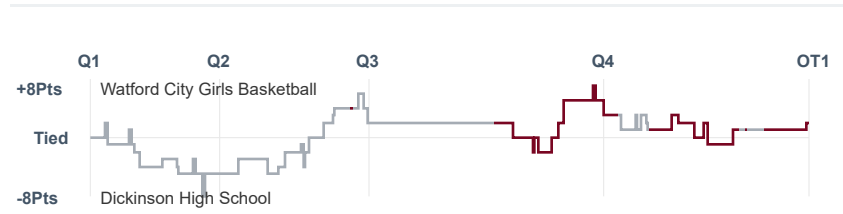

Box Score Report

WCHS vs Dickinson - Jan 4, 2025 - W 48-46

Period Stats

Team	1	2	3	4	Final
WCHS	10	16	11	11	48
DHS	15	9	10	12	46

Run Graph

Team Stats

	WCHS	DHS
Field Goal %	32.3%	32.1%
Effective Field Goal %	33.9%	35.7%
2FG Made/Attempted	18/49	14/33
2FG%	36.7%	42.4%
3FG Made/Attempted	2/13	4/23
3FG%	15.4%	17.4%
FT Made/Attempted	6/13	6/7
Free Throw Percentage	46.2%	85.7%
Points Per Possession	0.74	0.69
Transition Points	4	4
Points Off Turnovers	13	8
Second Chance Points	4	5
Points in the Paint	30	10
Offensive Rebounds	16	12
Defensive Rebounds	25	23
Assists	8	11
Deflections	13	8
Steals	7	7
Blocks	1	5
Turnovers	13	19
Personal Fouls	12	17
Charges Taken	0	0

Watford City Girls Basketball

Dickinson High School

Watford City Girls Basketball's Player Stats

Name	Pts	FG	3FG	FT	+/-	MINS	OREB	DREB	AST	DEFL	STL	BLK	TO	FOUL	CHG
#1 Annabelle Bohn	11	5/15	0/3	1/2	- 7	29	1	3	1	3	2	0	2	1	0
#2 Fallon Sampsel	4	2/4	0/2	0/0	+ 2	20	0	5	2	6	0	1	2	0	0
#3 Harlee Jacobson	2	1/5	0/0	0/0	+ 13	21	3	2	1	1	0	0	4	2	0
#5 Lohgan Hanna	8	3/9	0/2	2/6	0	19	0	0	1	0	1	0	0	3	0
#10 Bailey Mattson	11	4/8	1/3	2/3	+ 5	26	1	5	1	2	4	0	1	2	0
#12 Amelia Wisness	2	1/4	0/0	0/0	+ 2	21	2	1	1	1	0	0	2	1	0
#21 Adi Schaff	10	4/17	1/3	1/2	- 5	28	6	7	1	0	0	0	1	3	0