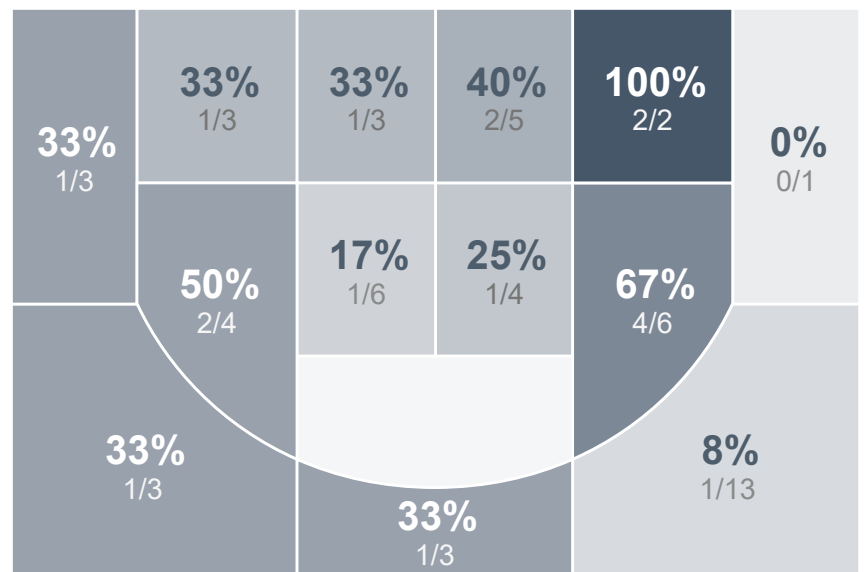

Dickinson High School