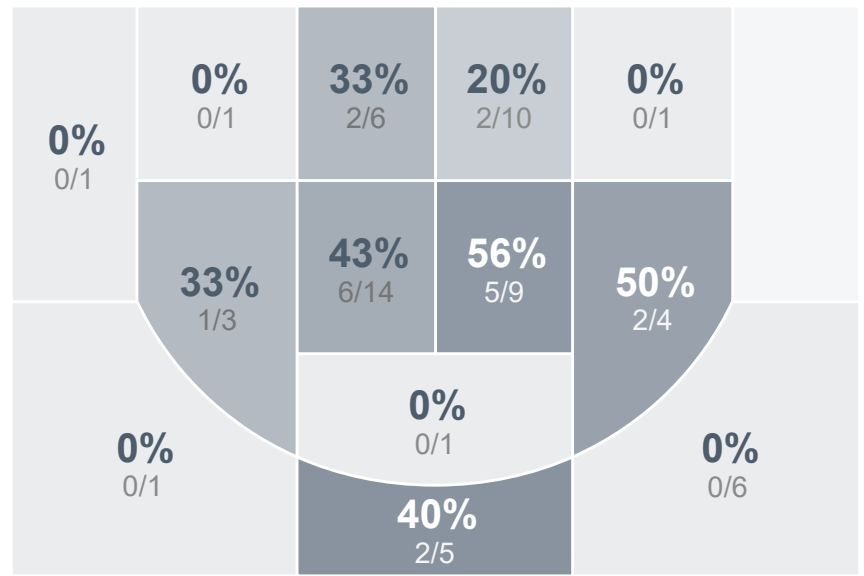

Watford City Girls Basketball