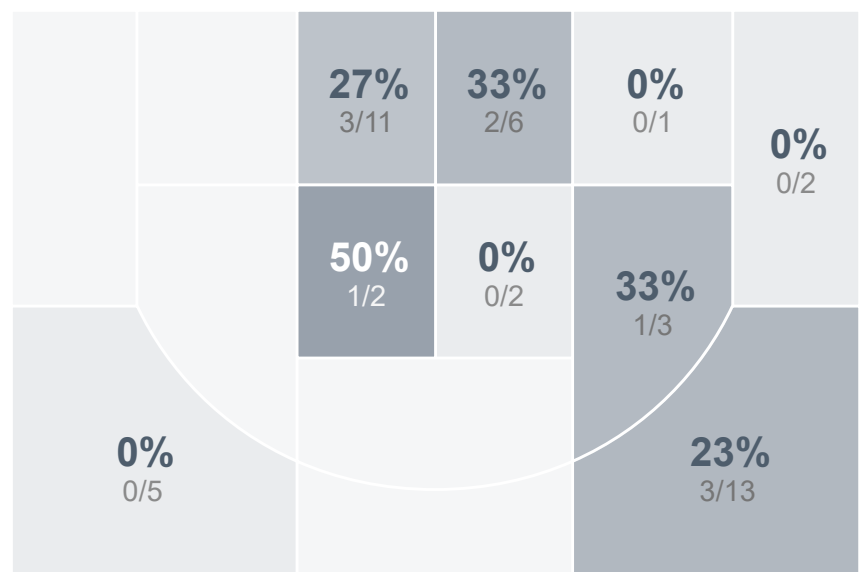

Jamestown High School