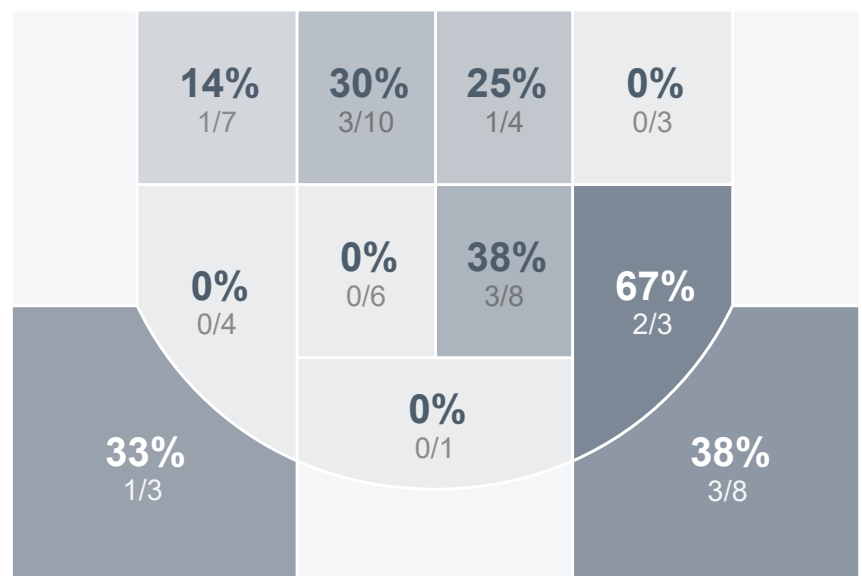

St. Mary's Saints Girls Basketball