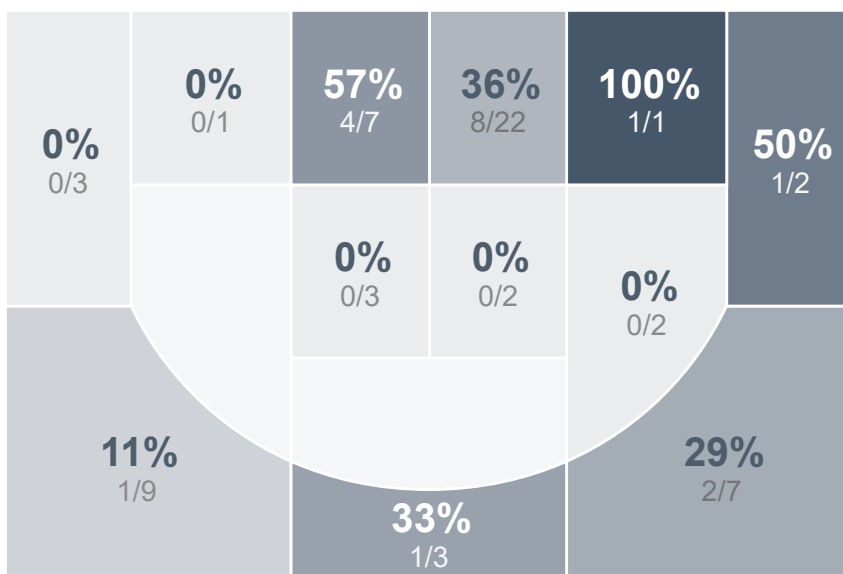

Bismarck Legacy High School