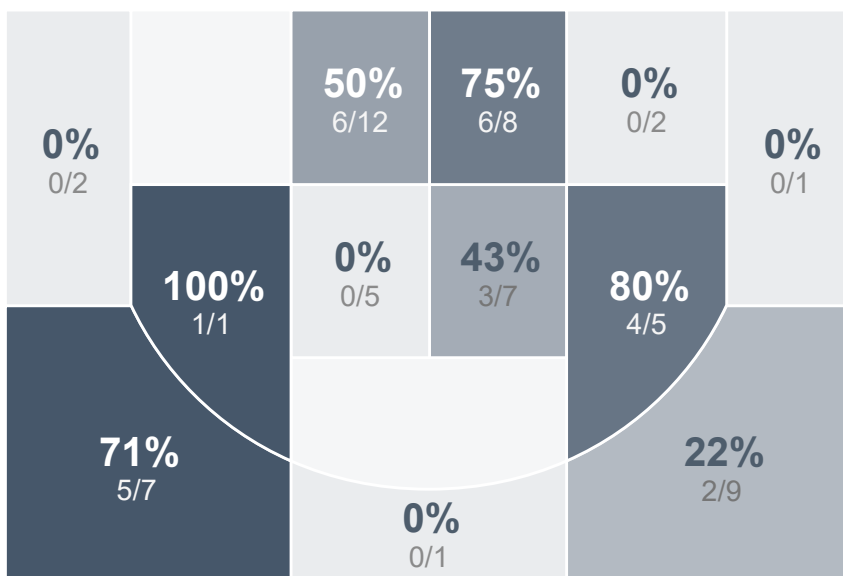

Girls Varsity Basketball