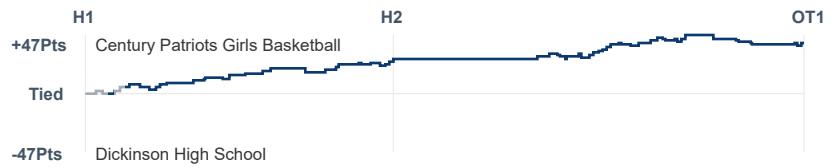

Box Score Report

CHS vs Dickinson - Jan 3, 2025 - W 81-40

Period Stats

Team	1	2	Final
CHS	43	38	81
DHS	15	25	40

Run Graph

Team Stats

	CHS	DHS
Field Goal %	47.9%	30.0%
Effective Field Goal %	51.4%	36.3%
2FG Made/Attempted	30/53	7/25
2FG%	56.6%	28.0%
3FG Made/Attempted	5/20	5/15
3FG%	25.0%	33.3%
FT Made/Attempted	6/12	11/14
Free Throw Percentage	50.0%	78.6%
Points Per Possession	1.06	0.54
Transition Points	26	0
Points Off Turnovers	38	8
Second Chance Points	13	12
Points in the Paint	54	8
Offensive Rebounds	19	9
Defensive Rebounds	21	20
Assists	22	6
Deflections	35	10
Steals	26	7
Blocks	5	8
Turnovers	17	37
Personal Fouls	14	12
Charges Taken	0	0