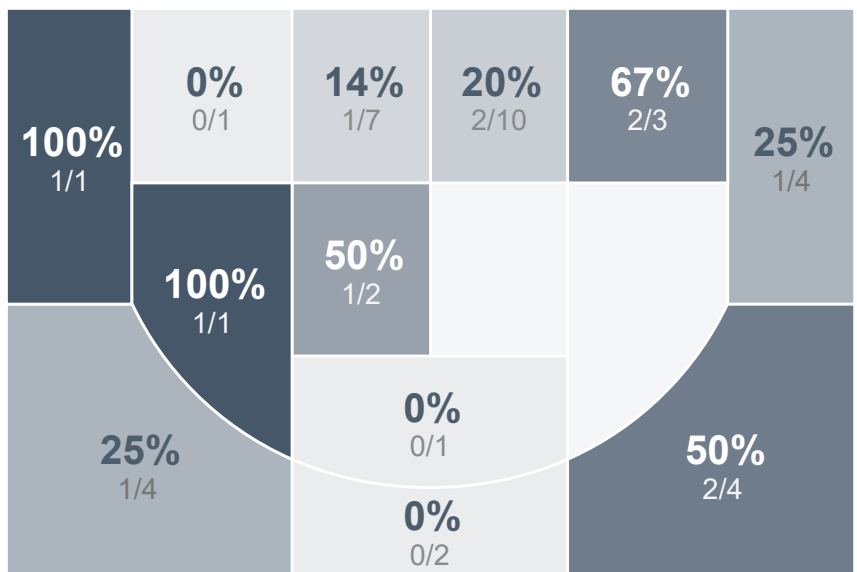

Dickinson High School