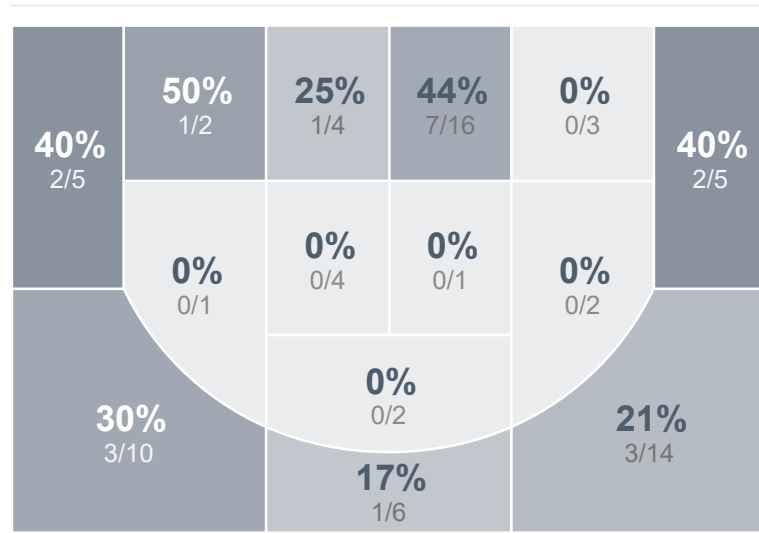

Dickinson Girls Varsity Basketball