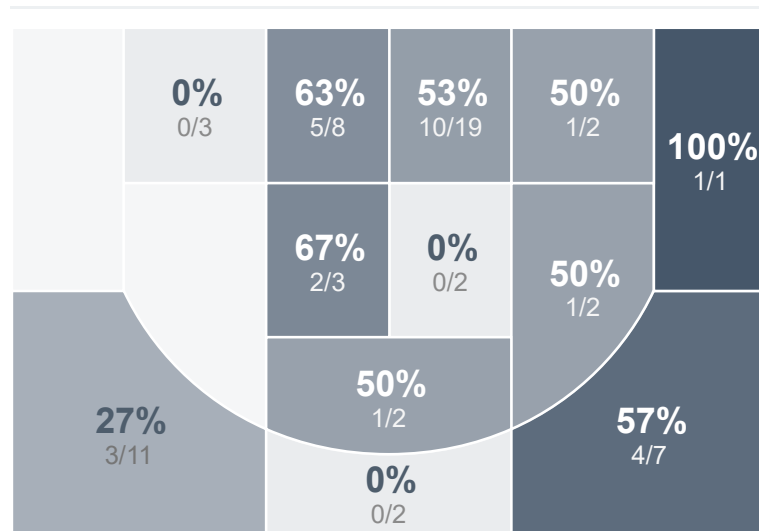

Minot North High School