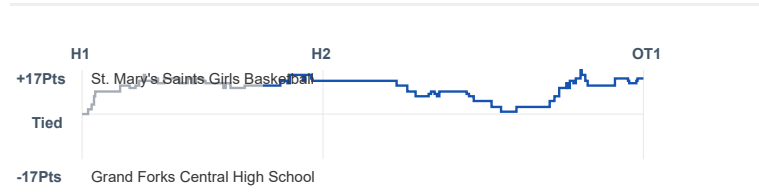

Box Score Report

SMCHS @ GFCHS - Dec 7, 2024 - W 61-47

Period Stats

Team	1	2	Final
SMCHS	33	28	61
GFCHS	20	27	47

Run Graph

Team Stats

	SMCHS	GFCHS
Field Goal %	36.4%	39.5%
Effective Field Goal %	40.9%	39.5%
2FG Made/Attempted	18/43	17/30
2FG%	41.9%	56.7%
3FG Made/Attempted	6/23	0/13
3FG%	26.1%	0.0%
FT Made/Attempted	7/18	13/21
Free Throw Percentage	38.9%	61.9%
Points Per Possession	0.75	0.63
Transition Points	18	8
Points Off Turnovers	26	11
Second Chance Points	17	3
Points in the Paint	32	32
Offensive Rebounds	11	5
Defensive Rebounds	24	29
Assists	10	6
Deflections	9	6
Steals	15	6
Blocks	0	0
Turnovers	18	27
Personal Fouls	20	19
Charges Taken	2	0