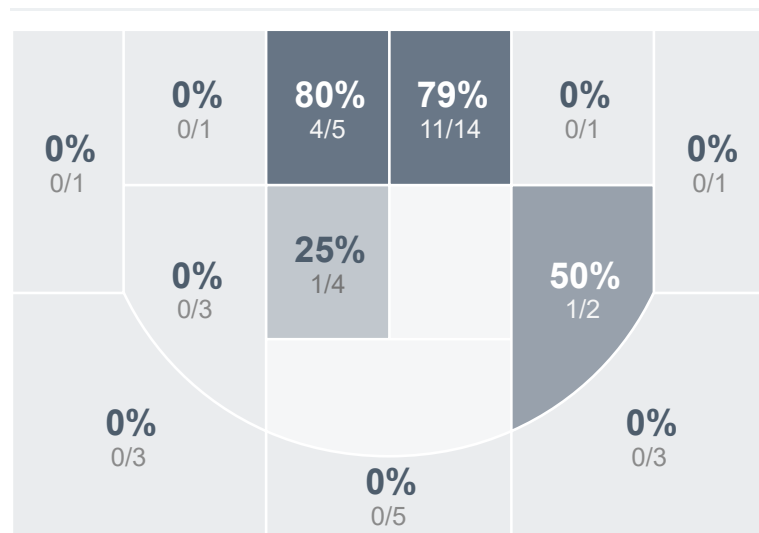

Grand Forks Central High School