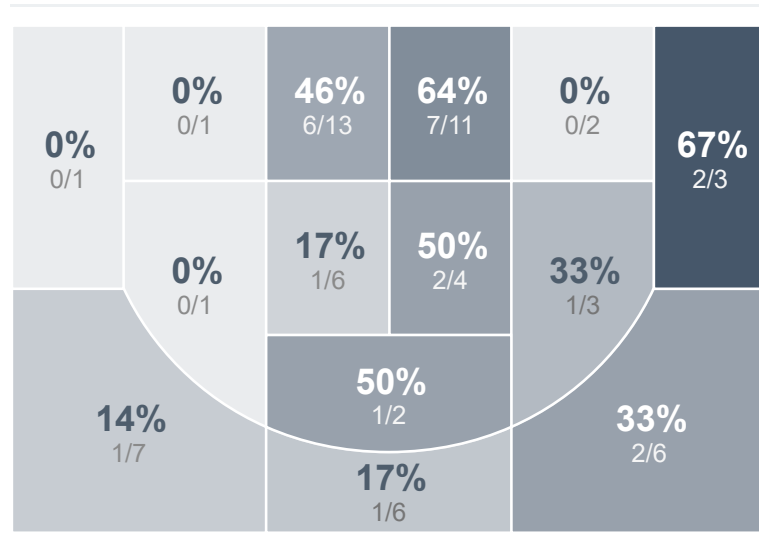

St. Mary's Saints Girls Basketball