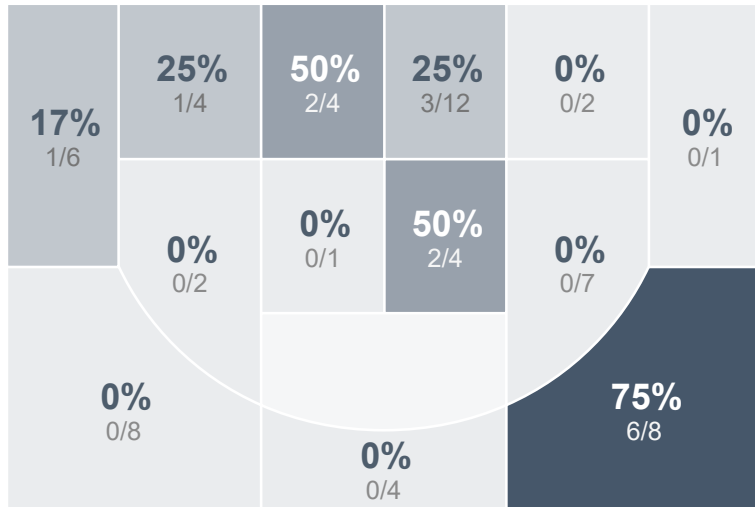

Fargo South High School