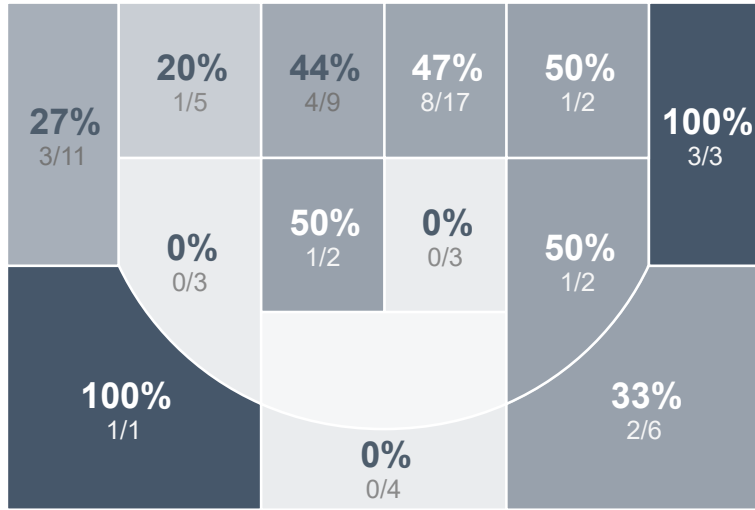

Box Score Report

WHS @ Fargo South - Dec 6, 2024 - W 75-43

Period Stats

Team	1	2	Final
WHS	48	27	75
	22	21	43

Run Graph

Team Stats

	WHS	
Field Goal %	36.8%	23.8%
Effective Field Goal %	43.4%	29.4%
2FG Made/Attempted	16/43	8/36
2FG%	37.2%	22.2%
3FG Made/Attempted	9/25	7/27
3FG%	36.0%	25.9%
FT Made/Attempted	16/29	6/12
Free Throw Percentage	55.2%	50.0%
Points Per Possession	0.92	0.52
Transition Points	8	2
Points Off Turnovers	23	3
Second Chance Points	16	6
Points in the Paint	26	14
Offensive Rebounds	18	13
Defensive Rebounds	36	31
Assists	17	9
Deflections	20	20
Steals	17	9
Blocks	2	3
Turnovers	18	27
Personal Fouls	16	23
Charges Taken	1	0

Girls' Varsity Basketball

Fargo South High School

Girls' Varsity Basketball's Player Stats

Name	Pts	FG	3FG	FT	+/-	MINS	OREB	DREB	AST	DEFL	STL	BLK	TO	FOUL	CHG
#0 Brynna Doyle	0	0/1	0/0	0/0	- 5	1	0	0	0	1	0	0	0	0	0
#1 Jovi Zander	0	0/2	0/0	0/0	+ 3	9	4	1	0	0	1	0	0	0	0
#3 Micah Fleck	7	2/4	2/3	1/3	+ 12	21	1	2	3	1	0	0	3	5	0
#4 Grace Johnson	6	2/4	2/4	0/0	- 3	14	0	1	0	1	0	0	1	1	0
 #10 Unknown Athlete	10	3/9	0/1	4/6	+ 34	26	2	4	5	1	2	1	3	1	0
#11 Allison Wilcox	6	2/6	0/1	2/4	+ 36	21	0	2	6	1	1	0	2	1	1
#14 Elizabeth Milne	7	2/11	0/7	3/4	+ 14	22	0	6	0	2	1	0	3	3	0
#20 Averi Austreim	30	12/20	4/4	2/5	+ 34	29	3	10	2	2	4	1	1	2	0
#25 Mekiah Klumker	4	0/6	0/4	4/7	+ 15	16	1	6	1	7	3	0	1	2	0
#30 Rylee Irgens	5	2/5	1/1	0/0	+ 20	20	5	2	0	4	5	0	3	1	0