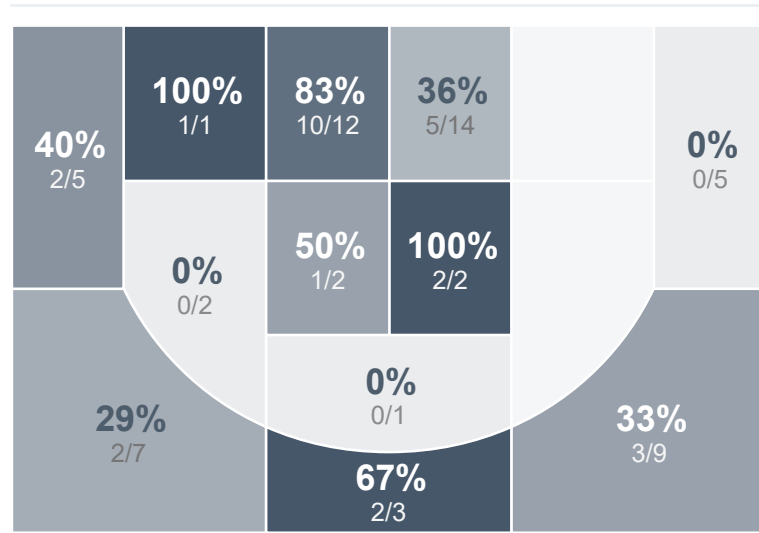

Girls Varsity Basketball