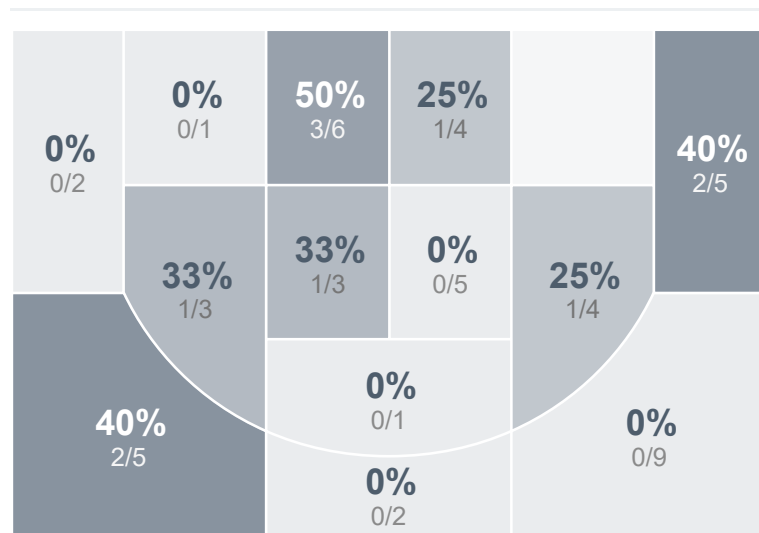

West Fargo Sheyenne