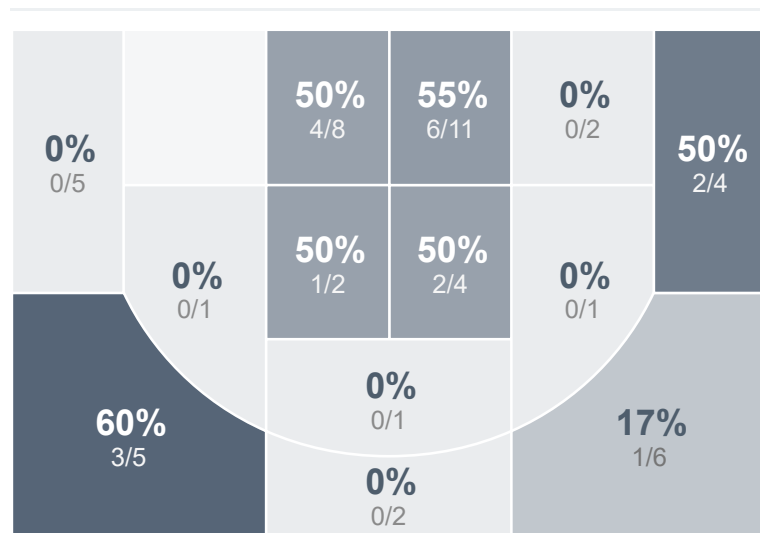

Box Score Report

MHS @ West Fargo - Dec 6, 2024 - W 106-52

Period Stats

Team	1	2	Final
MHS	51	55	106
WFHS	27	25	52

Run Graph

Team Stats

	MHS	WFHS
Field Goal %	47.7%	36.5%
Effective Field Goal %	56.3%	42.3%
2FG Made/Attempted	27/47	13/30
2FG%	57.4%	43.3%
3FG Made/Attempted	15/41	6/22
3FG%	36.6%	27.3%
FT Made/Attempted	7/13	8/13
Free Throw Percentage	53.8%	61.5%
Points Per Possession	1.36	0.68
Transition Points	29	4
Points Off Turnovers	33	0
Second Chance Points	21	6
Points in the Paint	50	26
Offensive Rebounds	23	7
Defensive Rebounds	29	22
Assists	24	11
Deflections	17	3
Steals	14	2
Blocks	1	1
Turnovers	7	25
Personal Fouls	14	8
Charges Taken	0	0

Girls Varsity Basketball

West Fargo

Girls Varsity Basketball's Player Stats

Name	Pts	FG	3FG	FT	+/-	MINS	OREB	DREB	AST	DEFL	STL	BLK	TO	FOUL	CHG
#1 Ariana Rood	0	0/2	0/0	0/0	+ 22	19	0	2	2	0	1	0	1	2	0
#2 Maggie Fricke	23	9/15	5/9	0/0	+ 35	21	1	3	2	1	2	0	3	1	0
#3 Eve Knutson	6	2/6	2/5	0/0	+ 32	20	3	4	3	2	0	0	0	1	0
#4 Kinley Bartsch	13	4/14	2/7	3/4	+ 26	19	2	0	1	3	3	1	0	1	0
#10 Everette Deschamp	14	6/7	2/3	0/0	+ 21	14	3	2	3	3	2	0	0	0	0
#11 Sydney Aberle	14	6/11	0/2	2/5	+ 42	24	4	7	3	4	3	0	0	4	0
#14 Camdyn Varty	2	1/3	0/2	0/0	+ 26	14	1	2	4	2	1	0	1	2	0
#24 Karew Lamoureux	14	5/12	4/7	0/0	+ 31	19	1	0	1	2	2	0	0	1	0
#30 Leelee Bell	20	9/18	0/6	2/4	+ 35	19	6	9	5	0	0	0	1	2	0