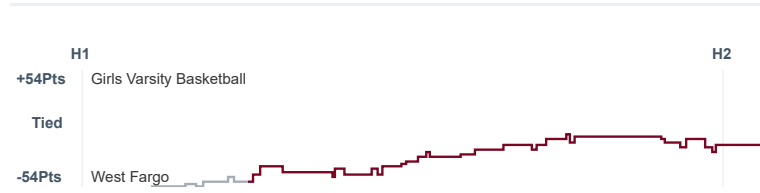

Box Score Report

MHS @ West Fargo - Dec 6, 2024 - W 106-52

Period Stats

Team	1	2	Final
MHS	51	55	106
WFHS	27	25	52

Run Graph

Team Stats

	MHS	WFHS
Field Goal %	47.7%	36.5%
Effective Field Goal %	56.3%	42.3%
2FG Made/Attempted	27/47	13/30
2FG%	57.4%	43.3%
3FG Made/Attempted	15/41	6/22
3FG%	36.6%	27.3%
FT Made/Attempted	7/13	8/13
Free Throw Percentage	53.8%	61.5%
Points Per Possession	1.36	0.68
Transition Points	29	4
Points Off Turnovers	33	0
Second Chance Points	21	6
Points in the Paint	50	26
Offensive Rebounds	23	7
Defensive Rebounds	29	22
Assists	24	11
Deflections	17	3
Steals	14	2
Blocks	1	1
Turnovers	7	25
Personal Fouls	14	8
Charges Taken	0	0

Girls Varsity Basketball

West Fargo

Girls Varsity Basketball's Player Stats

Name	Pts	FG	3FG	FT	+/-	MINS	OREB	DREB	AST	DEFL	STL	BLK	TO	FOUL	CHG
#1 Ariana Rood	0	0/2	0/0	0/0	+ 22	19	0	2	2	0	1	0	1	2	0
#2 Maggie Fricke	23	9/15	5/9	0/0	+ 35	21	1	3	2	1	2	0	3	1	0
#3 Eve Knutson	6	2/6	2/5	0/0	+ 32	20	3	4	3	2	0	0	0	1	0
#4 Kinley Bartsch	13	4/14	2/7	3/4	+ 26	19	2	0	1	3	3	1	0	1	0
#10 Everette Deschamp	14	6/7	2/3	0/0	+ 21	14	3	2	3	3	2	0	0	0	0
#11 Sydney Aberle	14	6/11	0/2	2/5	+ 42	24	4	7	3	4	3	0	0	4	0
#14 Camdyn Varty	2	1/3	0/2	0/0	+ 26	14	1	2	4	2	1	0	1	2	0
#24 Karew Lamoureux	14	5/12	4/7	0/0	+ 31	19	1	0	1	2	2	0	0	1	0
#30 Leelee Bell	20	9/18	0/6	2/4	+ 35	19	6	9	5	0	0	0	1	2	0