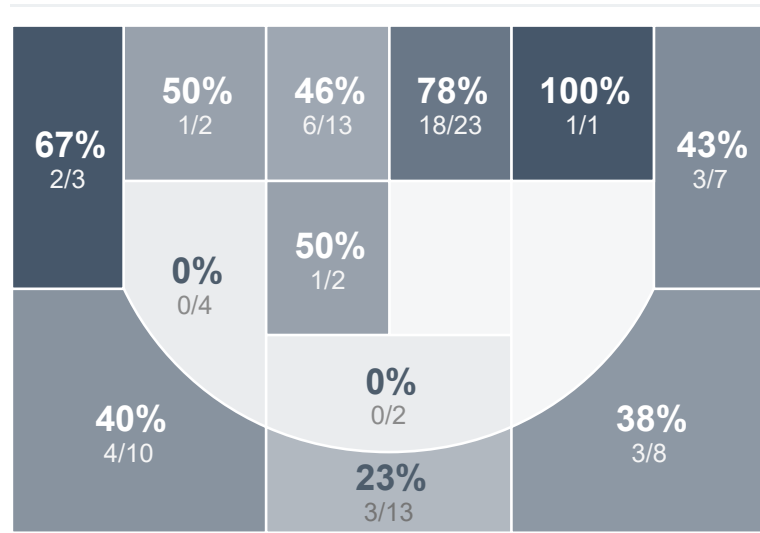

Box Score Report

MHS @ West Fargo - Dec 6, 2024 - W 106-52

Period Stats

Team	1	2	Final
MHS	51	55	106
WFHS	27	25	52

Run Graph

Team Stats

	MHS	WFHS
Field Goal %	47.7%	36.5%
Effective Field Goal %	56.3%	42.3%
2FG Made/Attempted	27/47	13/30
2FG%	57.4%	43.3%
3FG Made/Attempted	15/41	6/22
3FG%	36.6%	27.3%
FT Made/Attempted	7/13	8/13
Free Throw Percentage	53.8%	61.5%
Points Per Possession	1.36	0.68
Transition Points	29	4
Points Off Turnovers	33	0
Second Chance Points	21	6
Points in the Paint	50	26
Offensive Rebounds	23	7
Defensive Rebounds	29	22
Assists	24	11
Deflections	17	3
Steals	14	2
Blocks	1	1
Turnovers	7	25
Personal Fouls	14	8
Charges Taken	0	0

Girls Varsity Basketball

West Fargo

Girls Varsity Basketball's Player Stats

Name	Pts	FG	3FG	FT	+/-	MINS	OREB	DREB	AST	DEFL	STL	BLK	TO	FOUL	CHG
#1 Ariana Rood	0	0/2	0/0	0/0	+ 22	19	0	2	2	0	1	0	1	2	0
#2 Maggie Fricke	23	9/15	5/9	0/0	+ 35	21	1	3	2	1	2	0	3	1	0
#3 Eve Knutson	6	2/6	2/5	0/0	+ 32	20	3	4	3	2	0	0	0	1	0
#4 Kinley Bartsch	13	4/14	2/7	3/4	+ 26	19	2	0	1	3	3	1	0	1	0
#10 Everette Deschamp	14	6/7	2/3	0/0	+ 21	14	3	2	3	3	2	0	0	0	0
#11 Sydney Aberle	14	6/11	0/2	2/5	+ 42	24	4	7	3	4	3	0	0	4	0
#14 Camdyn Varty	2	1/3	0/2	0/0	+ 26	14	1	2	4	2	1	0	1	2	0
#24 Karew Lamoureux	14	5/12	4/7	0/0	+ 31	19	1	0	1	2	2	0	0	1	0
#30 Leelee Bell	20	9/18	0/6	2/4	+ 35	19	6	9	5	0	0	0	1	2	0