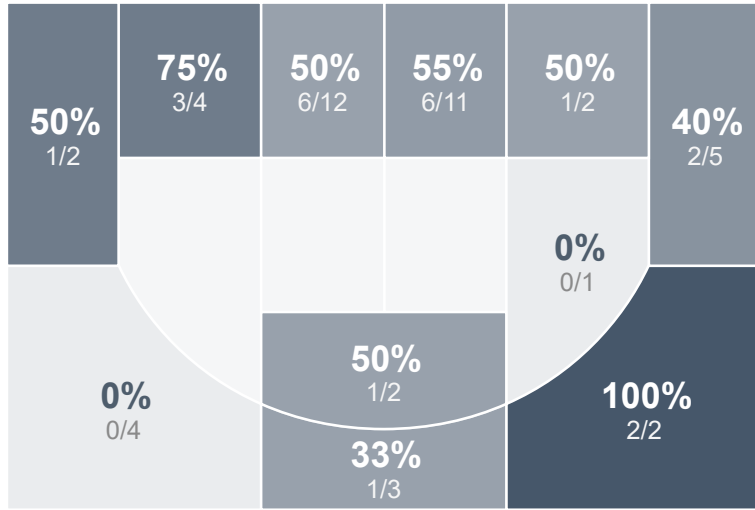

LEGACY GIRLS VARSITY