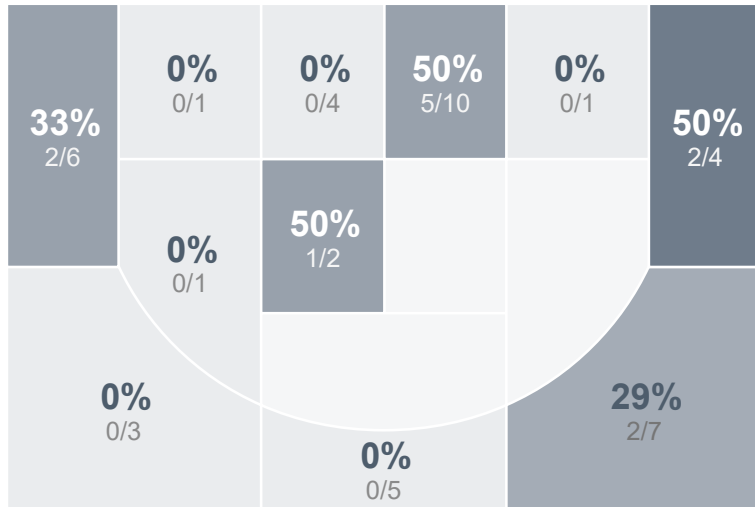

Fargo North High School