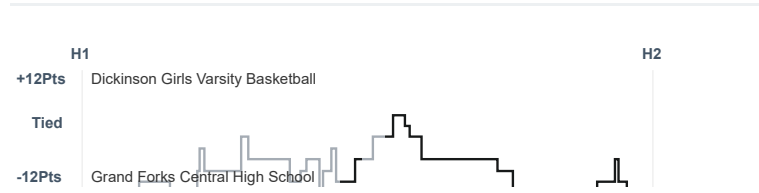

Box Score Report

DHS @ GFCHS - Dec 6, 2024 - L 56-68

Period Stats

Team	1	2	Final
DHS	31	25	56
GFCHS	31	37	68

Run Graph

Team Stats

	DHS	GFCHS
Field Goal %	26.9%	47.5%
Effective Field Goal %	31.4%	52.5%
2FG Made/Attempted	14/45	22/37
2FG%	31.1%	59.5%
3FG Made/Attempted	7/33	6/22
3FG%	21.2%	27.3%
FT Made/Attempted	7/17	6/12
Free Throw Percentage	41.2%	50.0%
Points Per Possession	0.64	0.79
Transition Points	10	4
Points Off Turnovers	17	10
Second Chance Points	6	7
Points in the Paint	24	28
Offensive Rebounds	15	9
Defensive Rebounds	24	46
Assists	13	23
Deflections	19	8
Steals	19	9
Blocks	1	4
Turnovers	16	30
Personal Fouls	13	14
Charges Taken	0	0