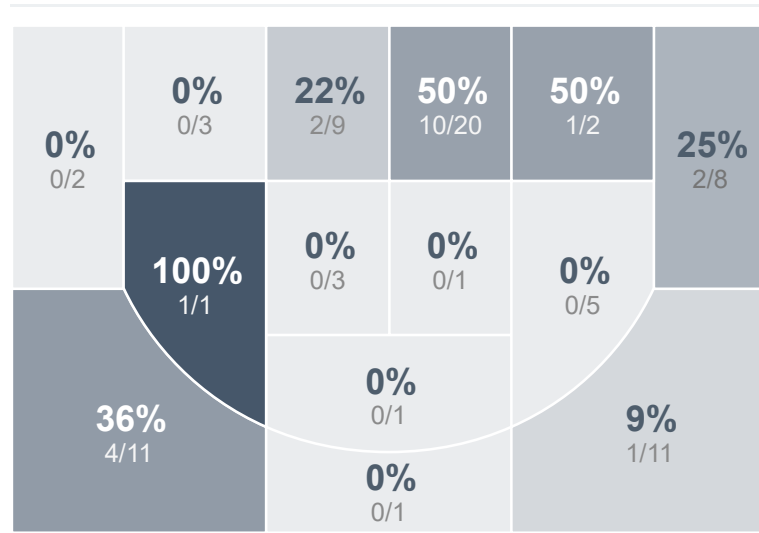

Dickinson Girls Varsity Basketball