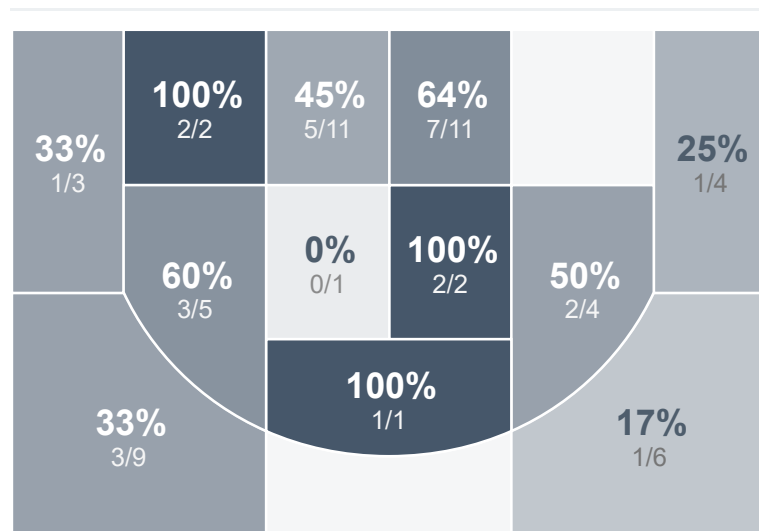

Grand Forks Central High School