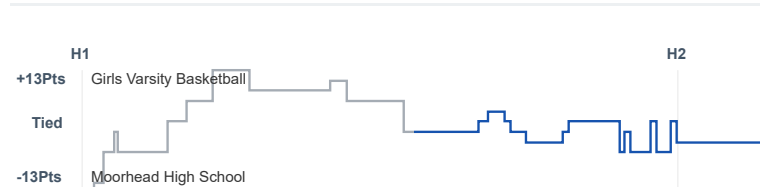

Box Score Report

JHS @ Moorhead - Dec 6, 2024 - L 42-48

Period Stats

Team	1	2	Final
JHS	28	14	42
MHS	22	26	48

Run Graph

Team Stats

	JHS	MHS
Field Goal %	22.0%	31.6%
Effective Field Goal %	28.8%	36.0%
2FG Made/Attempted	5/24	13/36
2FG%	20.8%	36.1%
3FG Made/Attempted	8/35	5/21
3FG%	22.9%	23.8%
FT Made/Attempted	8/10	7/13
Free Throw Percentage	80.0%	53.8%
Points Per Possession	0.64	0.71
Transition Points	0	9
Points Off Turnovers	14	9
Second Chance Points	13	13
Points in the Paint	10	18
Offensive Rebounds	15	12
Defensive Rebounds	25	29
Assists	10	12
Deflections	14	17
Steals	4	10
Blocks	1	0
Turnovers	17	16
Personal Fouls	16	14
Charges Taken	0	0