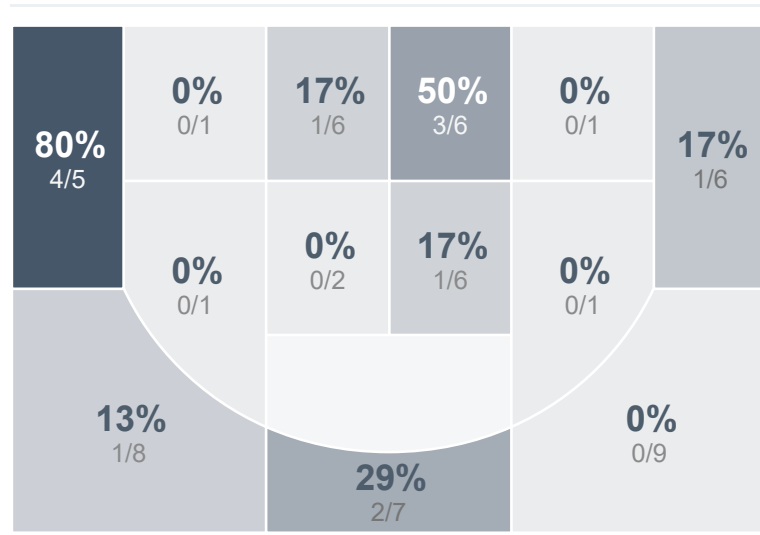

Girls Varsity Basketball