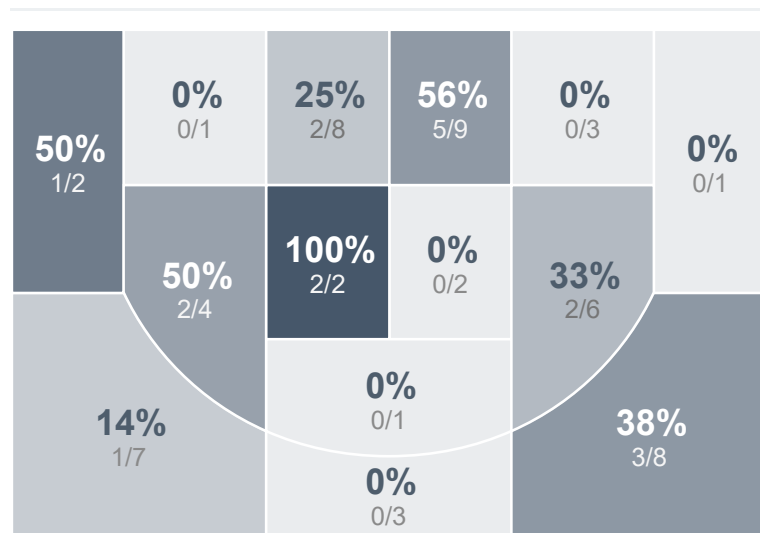

Moorhead High School