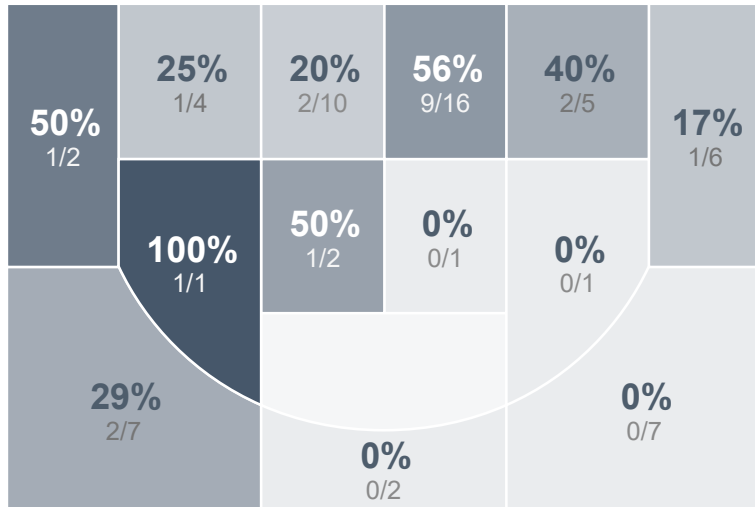

Fargo Shanley High School