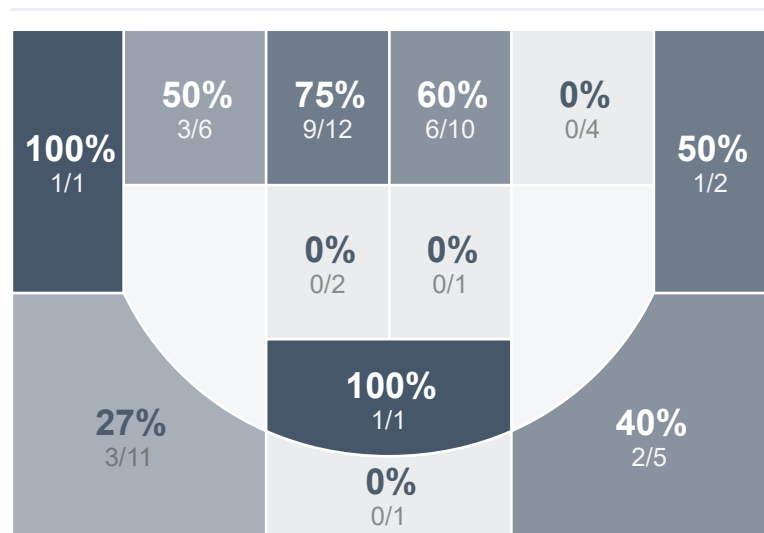

West Fargo Sheyenne High School