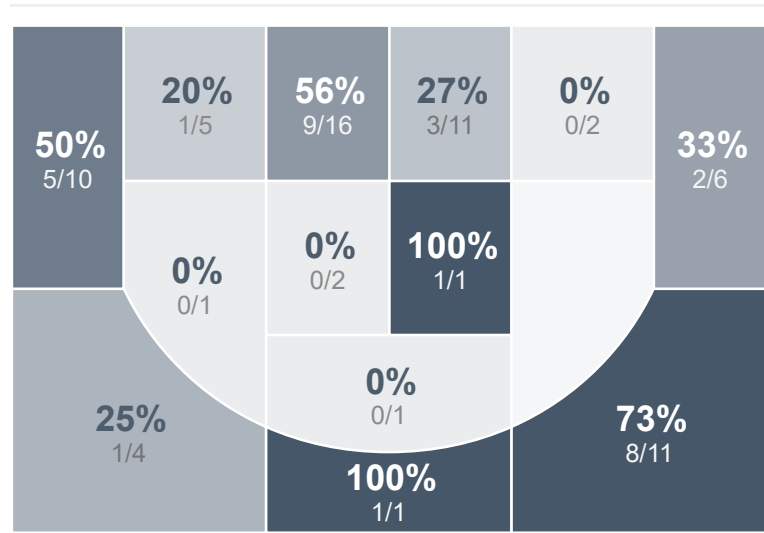

Boys Varsity Basketball