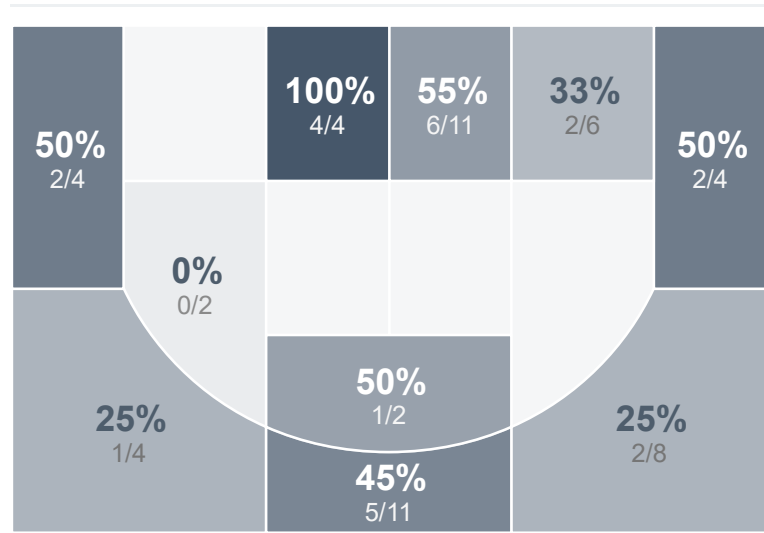

## Run Graph

OT1

## Team Stats

	TMHS	HHS
Field Goal %	<b>44.6%</b>	26.1%
Effective Field Goal %	<b>55.4%</b>	30.4%
2FG Made/Attempted	<b>13/25</b>	8/33
2FG%	<b>52.0%</b>	24.2%
3FG Made/Attempted	<b>12/31</b>	4/13
3FG%	<b>38.7%</b>	30.8%
FT Made/Attempted	<b>7/11</b>	10/24
Free Throw Percentage	<b>63.6%</b>	41.7%
Points Per Possession	<b>1.03</b>	0.55
Transition Points	<b>8</b>	6
Points Off Turnovers	<b>27</b>	9
Second Chance Points	<b>11</b>	4
Points in the Paint	<b>20</b>	10
Offensive Rebounds	<b>14</b>	14
Defensive Rebounds	<b>22</b>	18
Assists	<b>19</b>	9
Deflections	<b>11</b>	9
Steals	<b>11</b>	<b>13</b>
Blocks	<b>1</b>	0
Turnovers	<b>20</b>	<b>26</b>
Personal Fouls	<b>20</b>	10
Charges Taken	<b>1</b>	1

## Girls Varsity Basketball