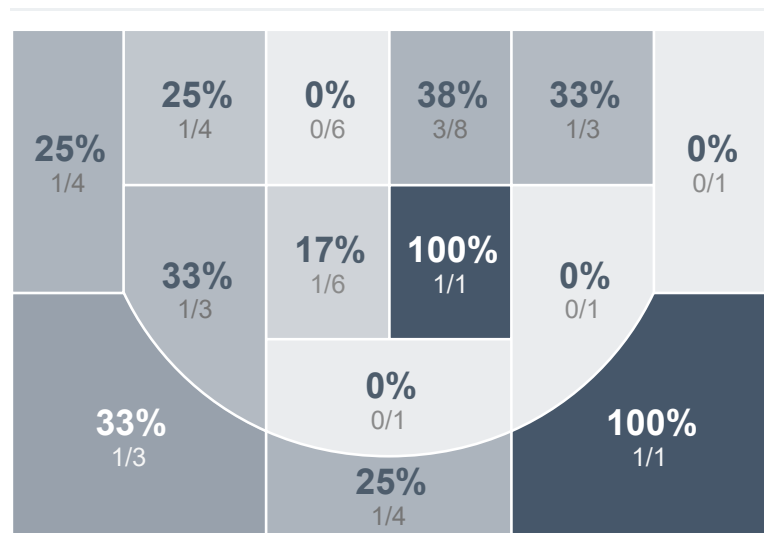

Hazen High School