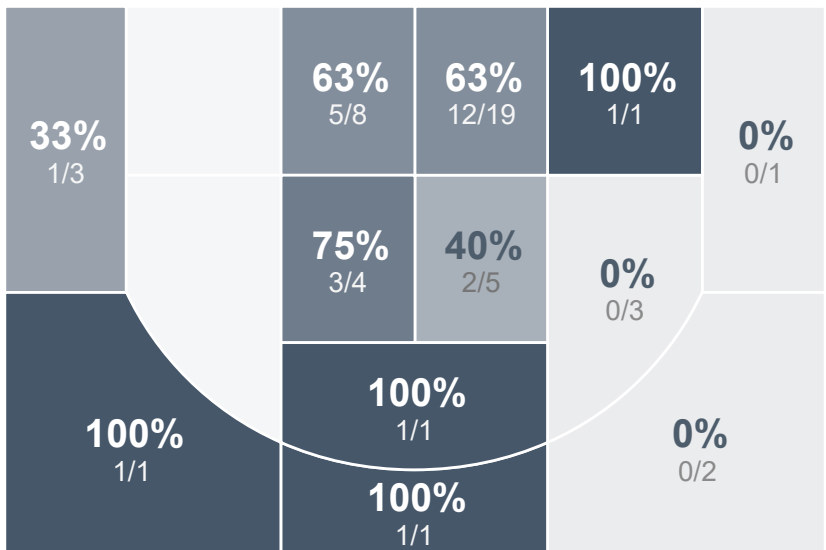

Box Score Report

WCHS @ SCHS - Mar 1, 2024 - L 57-62

Period Stats

Team	1	2	3	4	Final
WCHS	10	11	16	22	57
SCHS	12	15	16	19	62

*This score was manually entered on your schedule.

Run Graph

Team Stats

	WCHS	SCHS
Field Goal %	40.4%	55.1%
Effective Field Goal %	43.9%	58.2%
2FG Made/Attempted	19/40	24/41
2FG%	47.5%	58.5%
3FG Made/Attempted	4/17	3/8
3FG%	23.5%	37.5%
FT Made/Attempted	9/11	5/9
Free Throw Percentage	81.8%	55.6%
Points Per Possession	0.84	0.86
Transition Points	12	15
Points Off Turnovers	25	13
Second Chance Points	9	3
Points in the Paint	34	44
Offensive Rebounds	11	6
Defensive Rebounds	17	23
Assists	10	19
Deflections	16	24
Steals	18	16
Blocks	5	2
Turnovers	19	25
Personal Fouls	14	15
Charges Taken	1	0

Watford City Girls Basketball

Shiloh Christian

Watford City Girls Basketball's Player Stats

Name	Pts	FG	3FG	FT	+/-	MINS	OREB	DREB	AST	DEFL	STL	BLK	TO	FOUL	CHG
#2 Fallon Sampsel	4	1/2	0/0	2/4	-6	20	2	1	1	3	2	1	2	1	0
#3 Hope Cross	0	0/1	0/0	0/0	+2	14	2	1	1	1	1	1	0	0	0
#5 Jessica Mogen	32	13/22	1/4	5/5	-1	30	2	6	2	4	7	3	4	2	1
#10 Bailey Mattson	3	1/5	1/2	0/0	-1	23	0	0	2	4	2	0	4	1	0
#12 Amelia Wisness	2	1/1	0/0	0/0	-2	8	0	0	0	1	1	0	2	5	0
#21 Adi Schaff	9	4/14	1/6	0/0	-2	30	3	5	0	1	2	0	3	3	0
#22 Jordyn Pedersen	7	2/11	1/5	2/2	-4	31	0	3	4	2	2	0	3	1	0
#24 Annabelle Bohn	2	1/1	0/0	0/0	-1	4	0	0	0	0	1	0	1	1	0