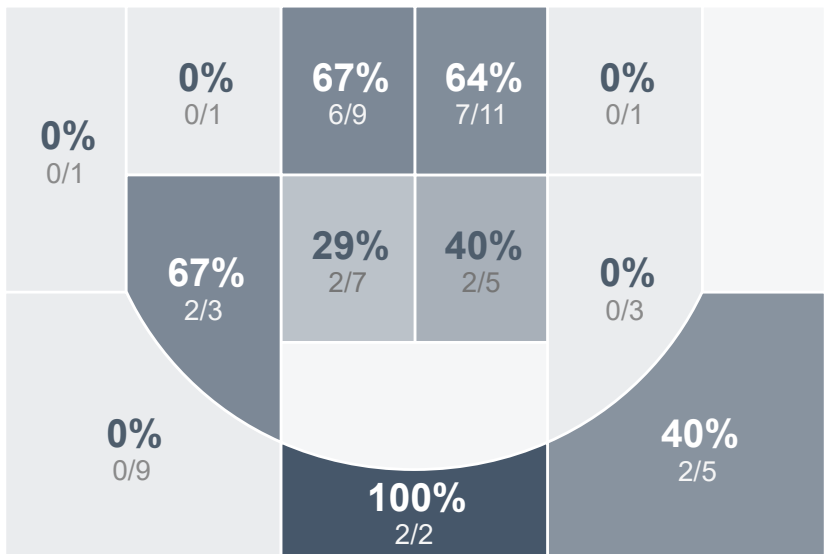

Watford City Girls Basketball