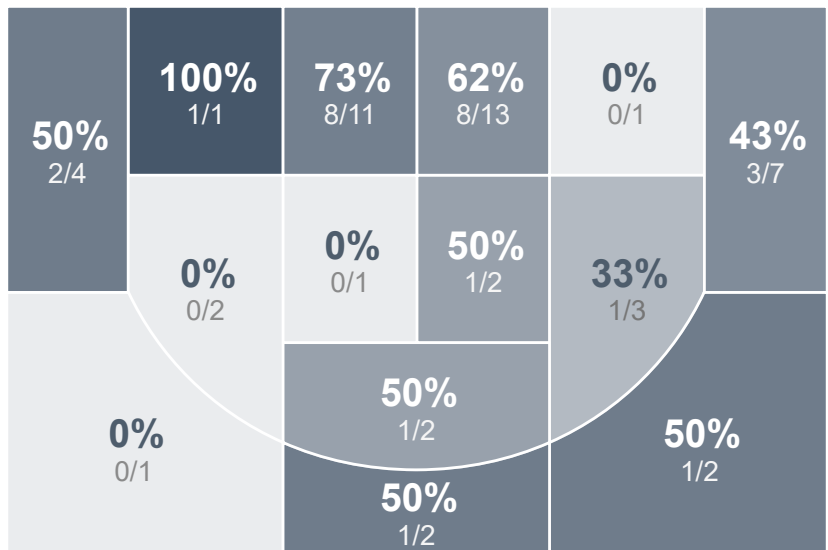

Box Score Report

WCHS @ Thompson - Feb 29, 2024 - L 53-69

Period Stats

Team	1	2	3	4	Final
WCHS	12	19	10	12	53
THS	19	15	19	16	69

Run Graph

Team Stats

	WCHS	THS
Field Goal %	38.1%	51.9%
Effective Field Goal %	45.2%	58.7%
2FG Made/Attempted	10/29	20/36
2FG%	34.5%	55.6%
3FG Made/Attempted	6/13	7/16
3FG%	46.2%	43.8%
FT Made/Attempted	15/22	8/11
Free Throw Percentage	68.2%	72.7%
Points Per Possession	0.94	1.15
Transition Points	2	21
Points Off Turnovers	13	17
Second Chance Points	8	12
Points in the Paint	18	34
Offensive Rebounds	9	10
Defensive Rebounds	13	19
Assists	7	12
Deflections	9	11
Steals	8	8
Blocks	0	1
Turnovers	13	13
Personal Fouls	11	16
Charges Taken	0	0

Watford City Girls Basketball

Thompson High School

Watford City Girls Basketball's Player Stats

Name	Pts	FG	3FG	FT	+/-	MINS	OREB	DREB	AST	DEFL	STL	BLK	TO	FOUL	CHG
#1 Darbie Moberg	0	0/0	0/0	0/0	- 1	-	0	0	0	0	0	0	0	0	0
#2 Fallon Sampsel	4	2/3	0/0	0/0	- 9	24	0	0	1	0	1	0	2	0	0
#3 Hope Cross	3	1/1	1/1	0/0	+ 3	11	0	0	0	2	1	0	0	1	0
#4 Kenzy Kuchenbuch	0	0/0	0/0	0/0	- 1	-	0	0	0	0	0	0	0	0	0
#5 Jessica Mogen	26	8/19	3/5	7/8	- 15	33	4	1	0	3	3	0	3	5	0
#10 Bailey Mattson	3	0/6	0/1	3/6	- 20	29	1	1	1	0	2	0	1	2	0
#12 Amelia Wisness	1	0/0	0/0	1/2	- 3	8	0	1	0	0	0	0	0	0	0
#14 Kally Sorenson	0	0/1	0/1	0/0	+ 1	1	0	0	0	0	0	0	0	0	0
#20 Damitria Brantley	0	0/0	0/0	0/0	- 1	-	0	0	0	0	0	0	0	0	0
#21 Adi Schaff	9	2/5	2/4	3/4	- 18	25	2	9	2	2	1	0	4	0	0
#22 Jordyn Pedersen	5	2/6	0/1	1/2	- 17	32	2	1	3	2	0	0	3	3	0
#24 Annabelle Bohn	2	1/1	0/0	0/0	+ 1	1	0	0	0	0	0	0	0	0	0