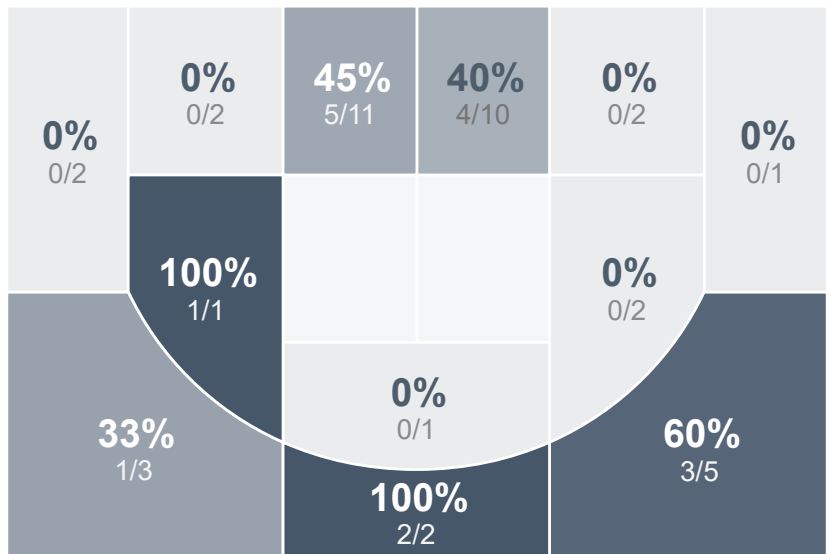

Watford City Girls Basketball