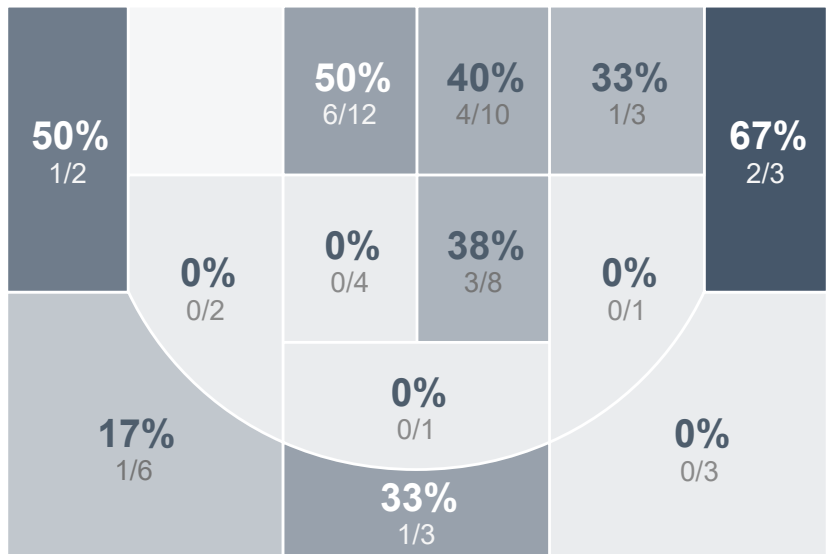

Watford City Girls Basketball