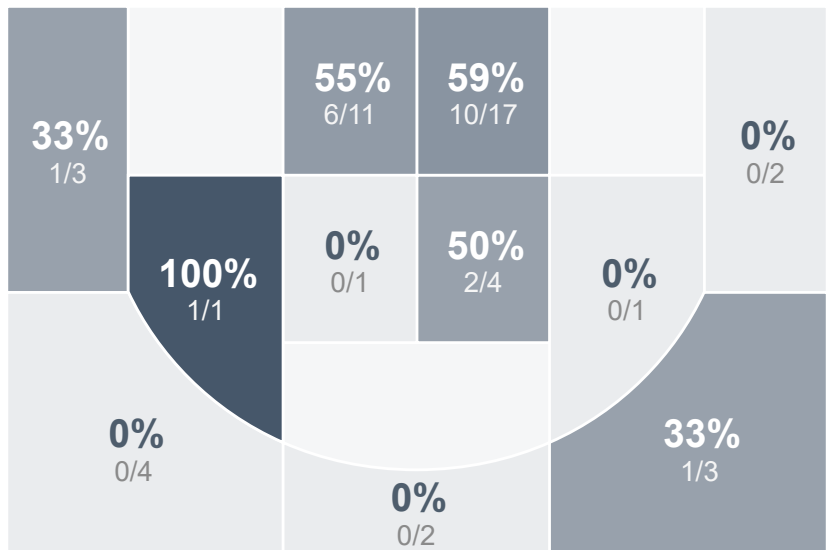

Turtle Mountain High School