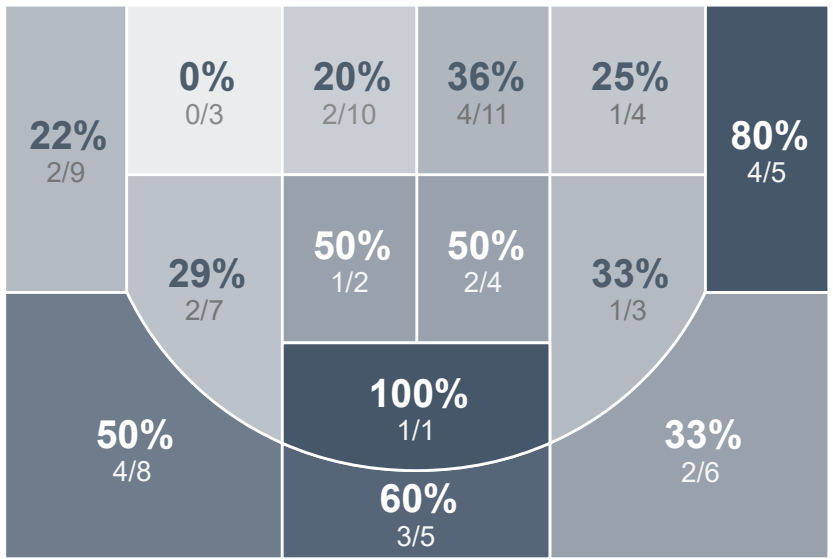

St. Mary's Saints Girls Basketball