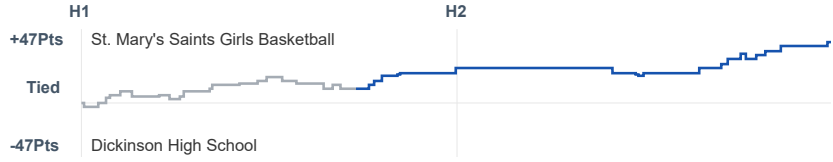

Box Score Report

SMCHS vs Dickinson - Feb 16, 2024 - W 77-32

Period Stats

Team	1	2	Final
SMCHS	40	37	77
DHS	18	14	32

Run Graph