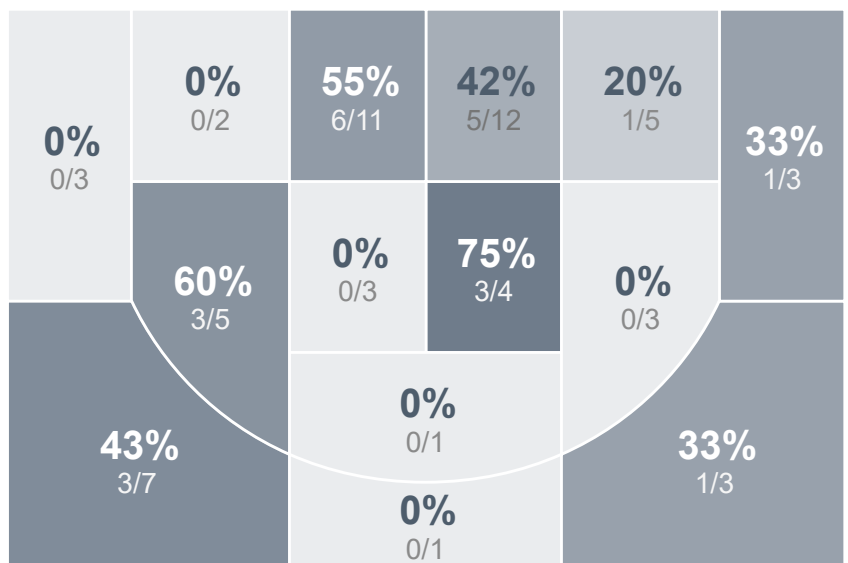

Bismarck Legacy High School