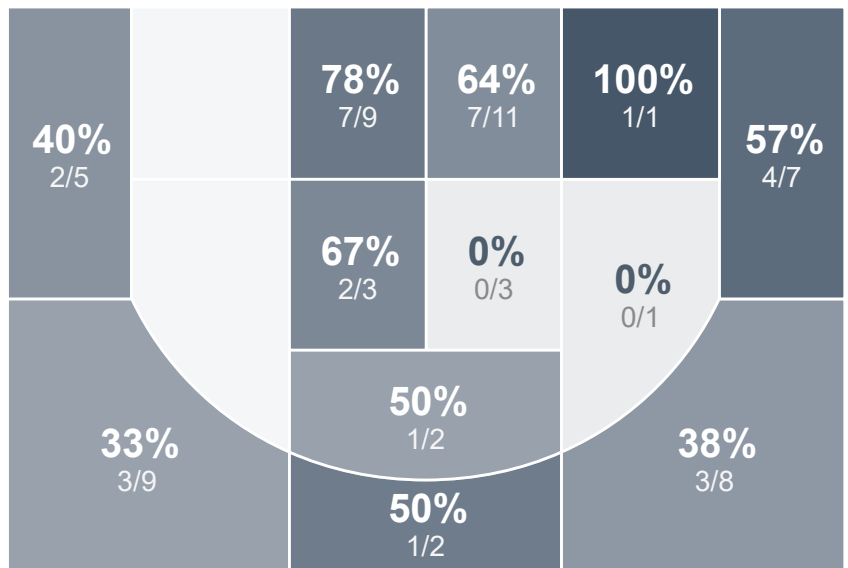

Girls Varsity Basketball