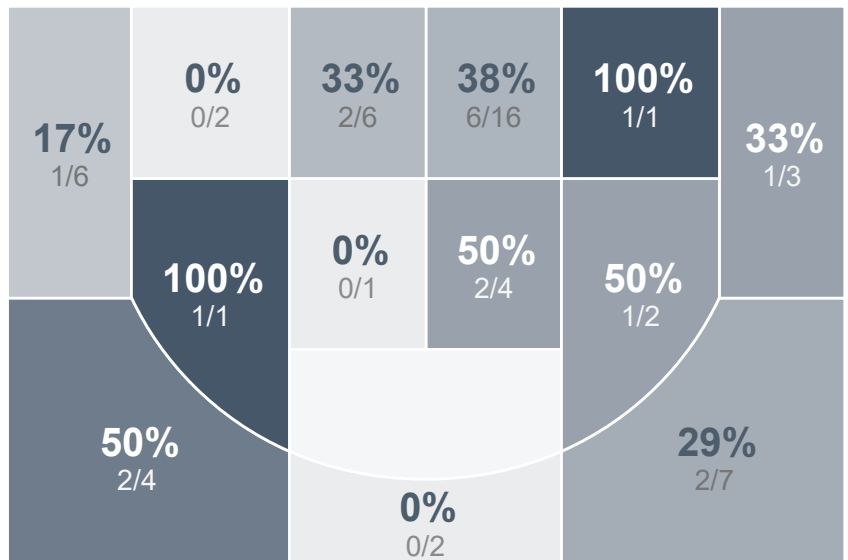

Bismarck Century High School