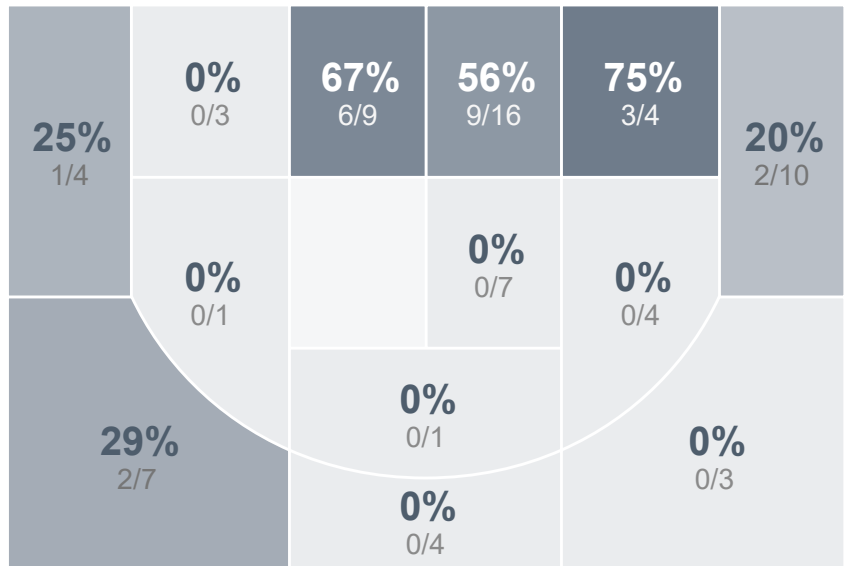

Boys Varsity Basketball