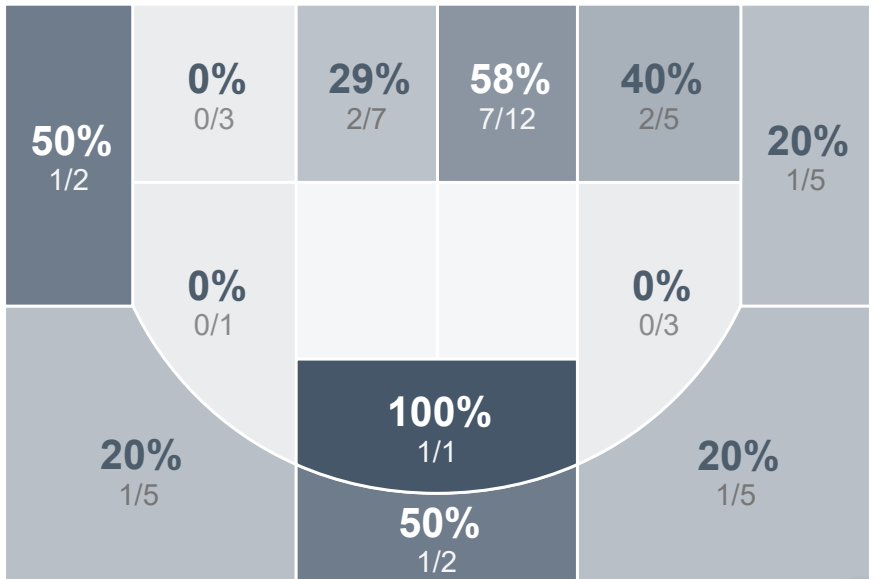

Bismarck Legacy High School