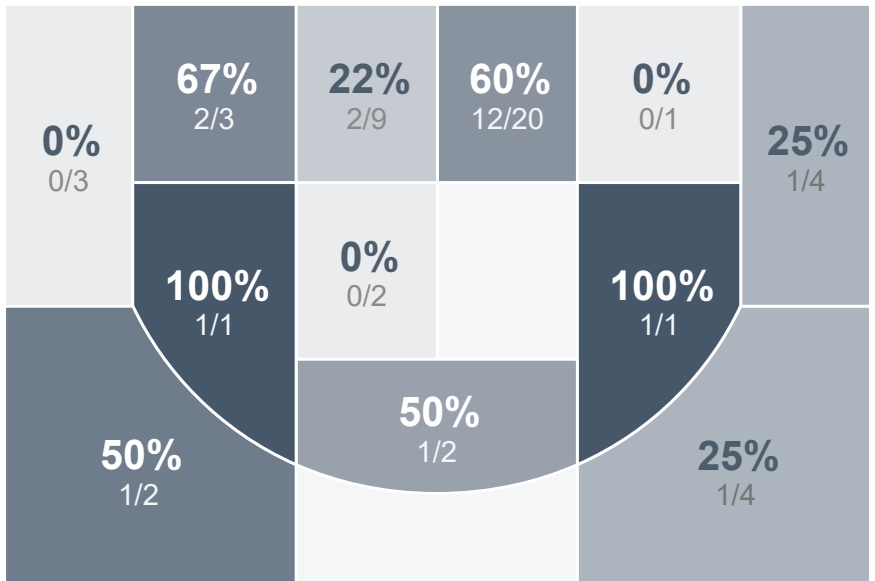

Girls' Varsity Basketball - New