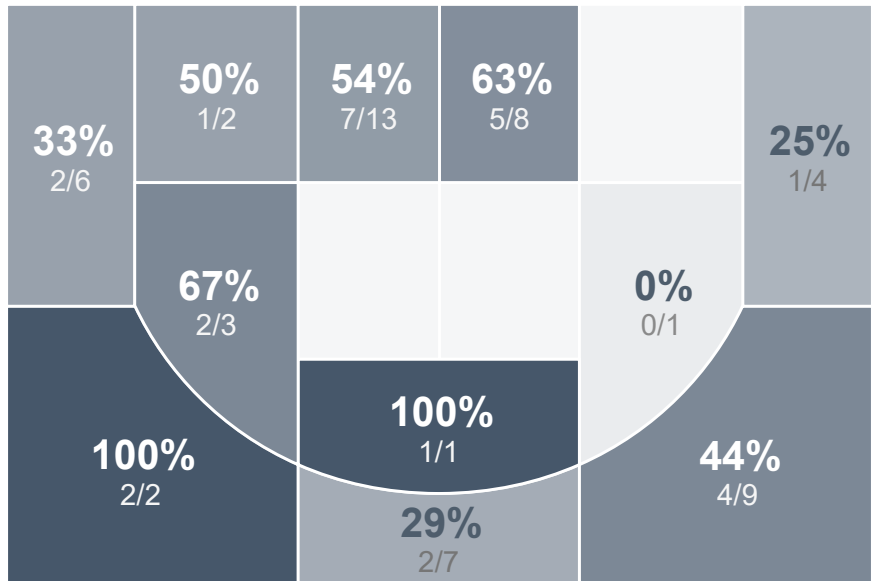

Girls Varsity Basketball