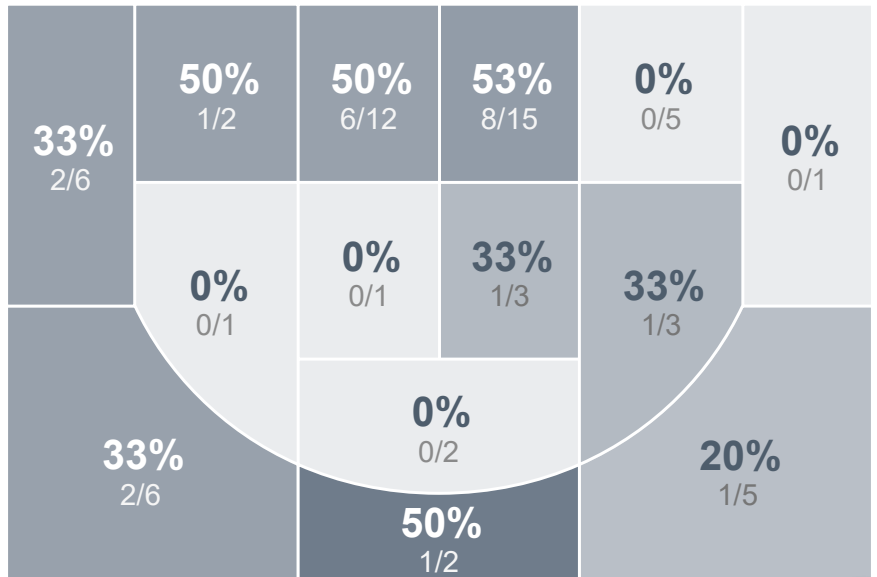

Bismarck Century High School