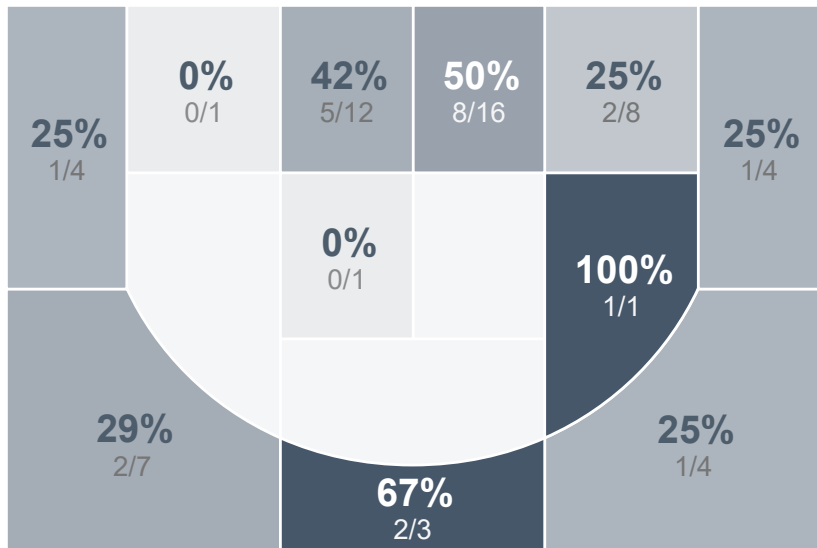

South Prairie High School