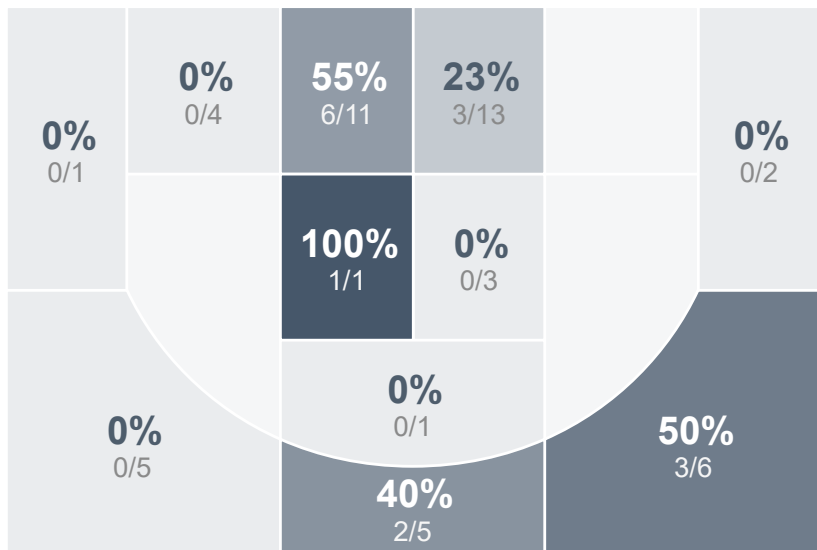

Girls Varsity Basketball