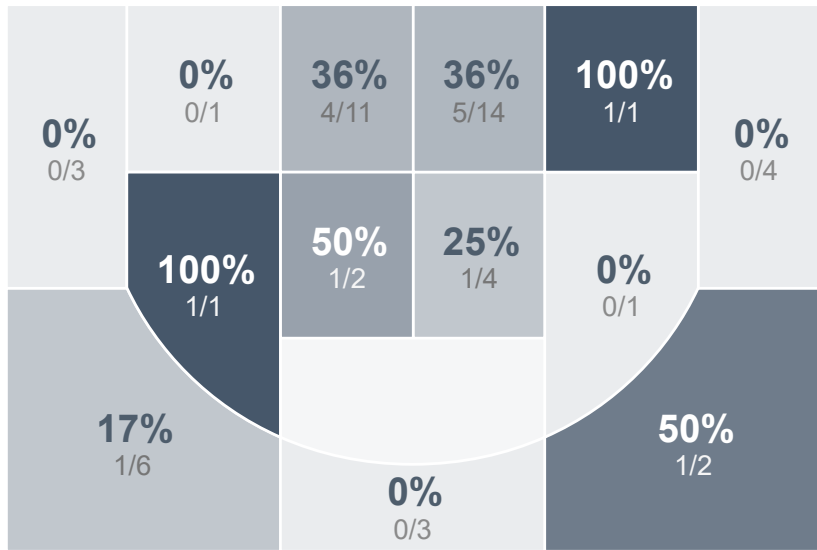

Dickinson Girls Varsity Basketball