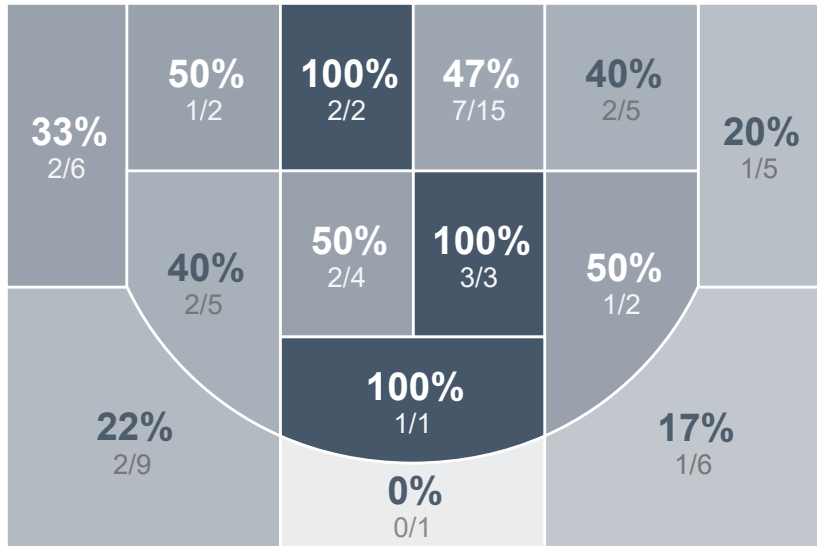

Bismarck High School